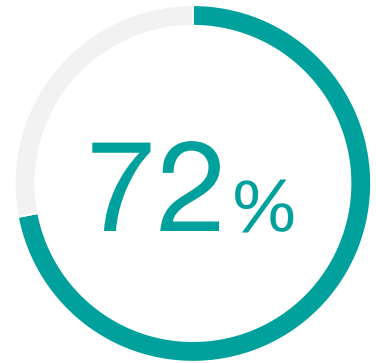

CHROME RIVER BY EMBURSE CUSTOMER STATISTIC

72% of former Concur customers
saw a return on their investment
within 12 months.

Source: TechValidate survey of 25 customers of Chrome River by Emburse

✓ Validated