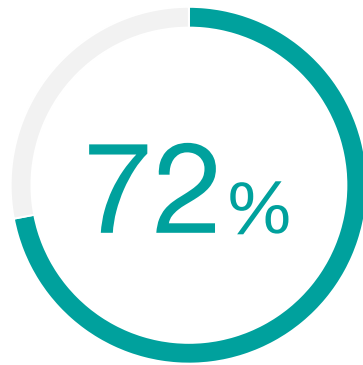

EMBURSE CHROME RIVER CUSTOMER STATISTIC

72% of Emburse Chrome River customers who made the switch from Concur saw a return on their investment in under 12 months.

Source: TechValidate survey of 25 customers of Emburse Chrome River