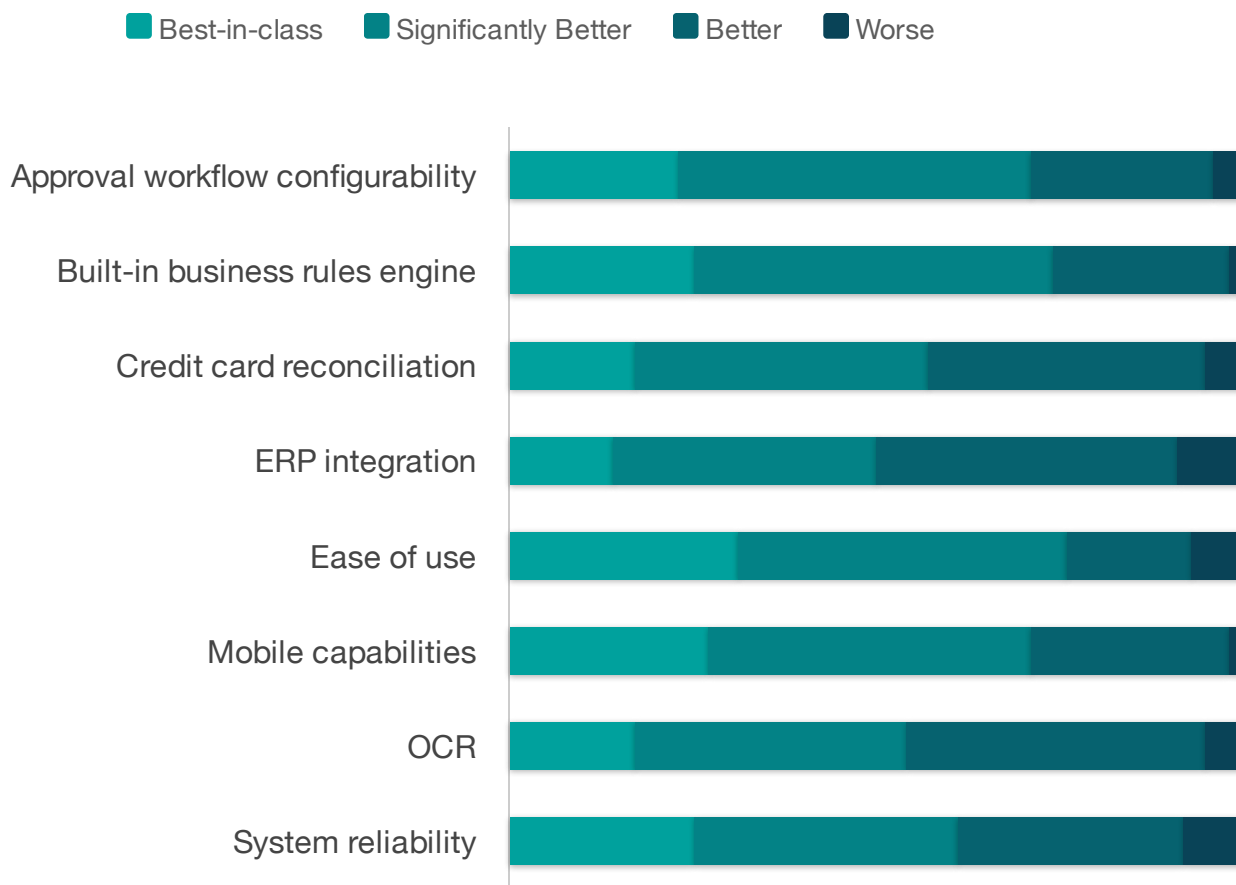

Chrome River Capabilities

Customers who evaluated Concur, rated the following capabilities compared to the competition.

Source: TechValidate survey of 86 users of Chrome River by Emburse. Sample comprised of IT organizations who selected Concur.