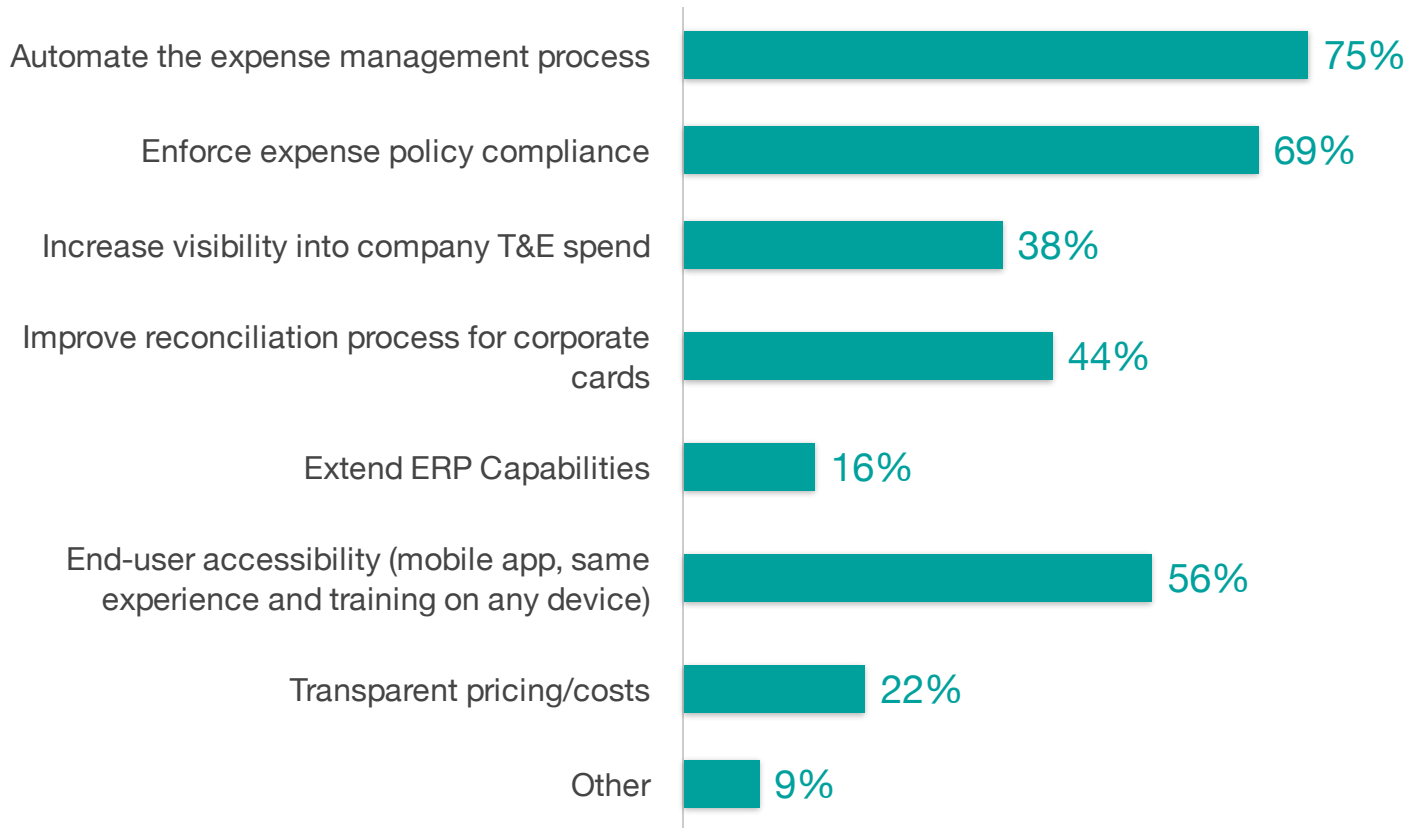

## What were the business challenge(s) that led you to evaluate and ultimately select Chrome River?

Source: TechValidate survey of 32 customers of Chrome River by Emburse. Sample comprised of customers who selected Chrome River.