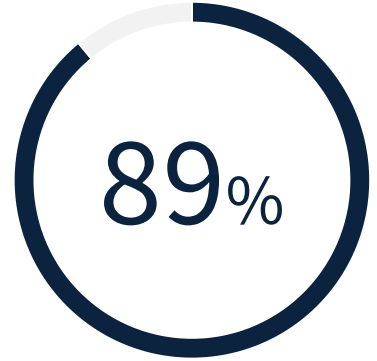

CERTIFY BY EMBURSE CUSTOMER STATISTIC

89% of previous Concur customers said that they found Certify's ease of use **very valuable** during the vendor evaluation process.

Source: TechValidate survey of 18 customers of Certify by Emburse