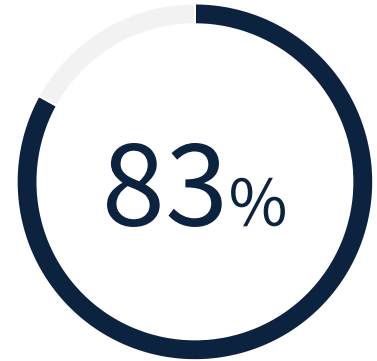

## System Reliability

83% of previous Concur customers said that they find Certify's system reliability **very valuable.**

Source: TechValidate survey of 18 customers of Certify by Emburse

✓ Validated

Published: Aug. 19, 2020 TVID: 8C8-2D0-CAB