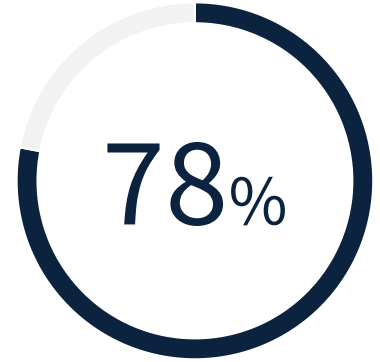

CERTIFY BY EMBURSE CUSTOMER STATISTIC

78% of customers who said that using Certify has helped them increase productivity by automating mundane, manual tasks saw a return on their investment in under 6 months.