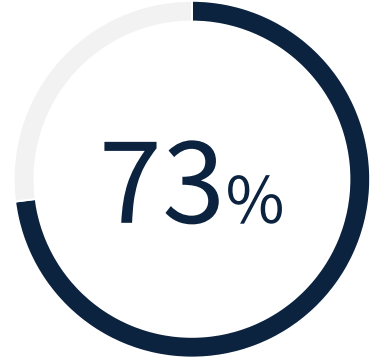

CERTIFY BY EMBURSE CUSTOMER STATISTIC

73% of Certify's manufacturing customers are **very satisfied** with Certify's ability to reduce errors caused by manual data entry.

Source: TechValidate survey of 33 customers of Certify by Emburse