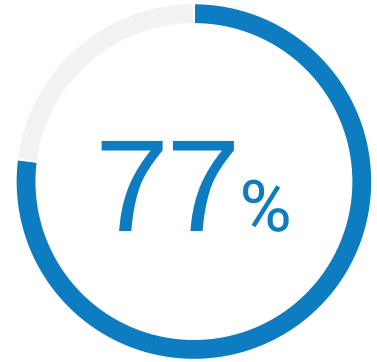

CELIGO CUSTOMER STATISTIC

77% of surveyed Medium Enterprise and Large Enterprise IT organizations said that when comparing Celigo to other options, Pre-built integrations was Important.

Source: TechValidate survey of 71 users of Celigo