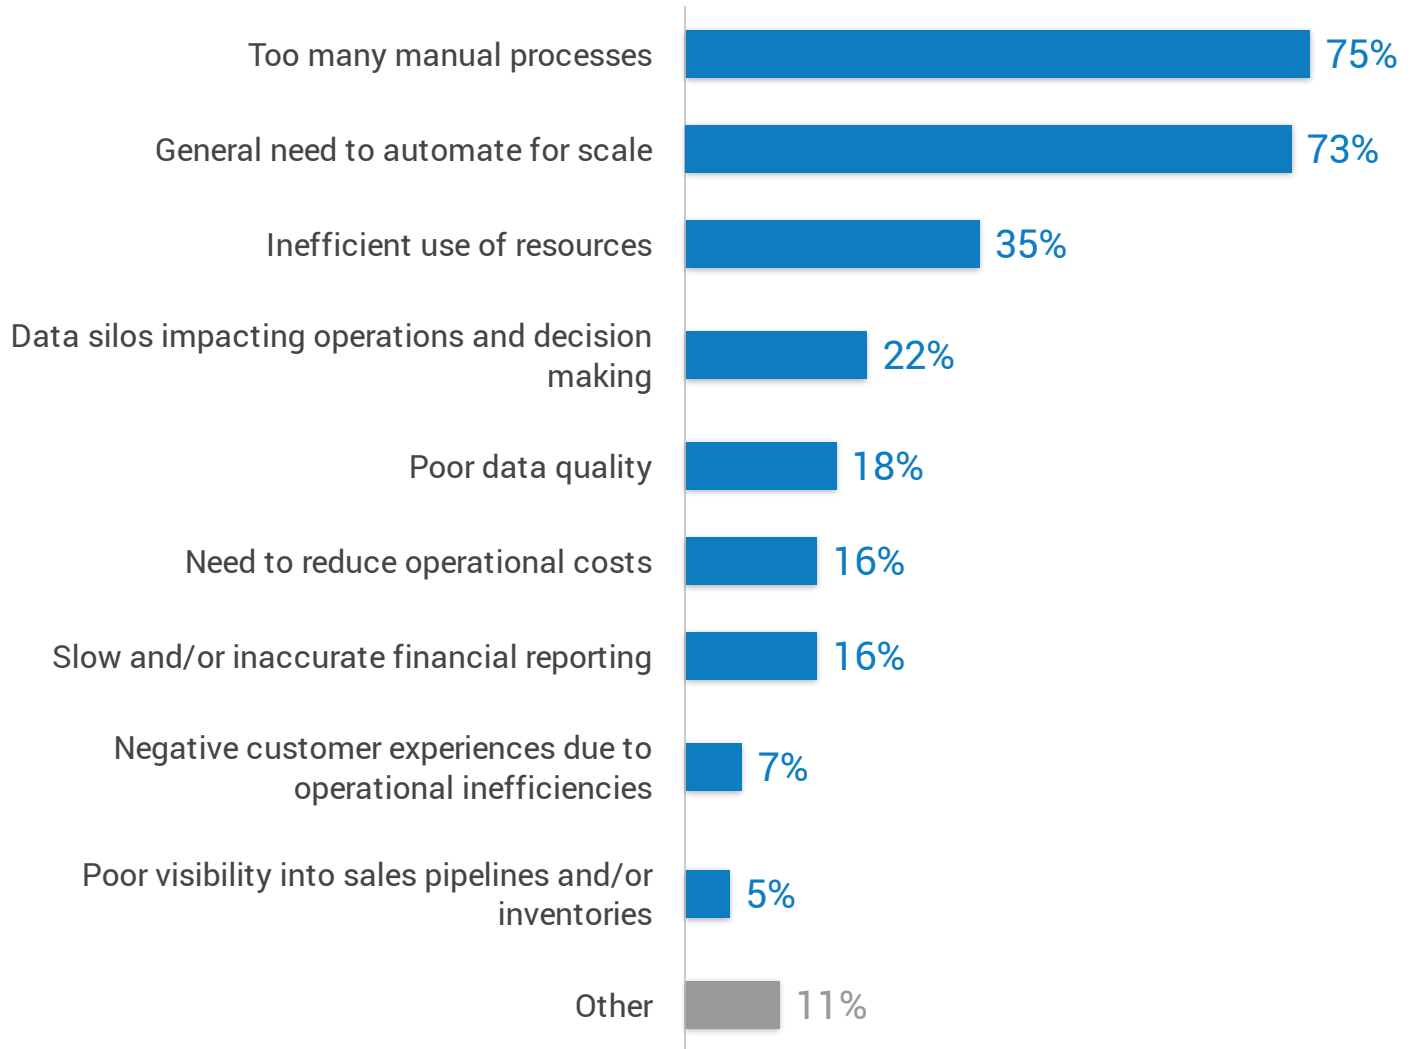

What were the challenges that made you initially look for an integration solution?

Source: TechValidate survey of 55 users of Celigo. Sample comprised of Medium Enterprise IT organizations.

TechValidate
by SurveyMonkey