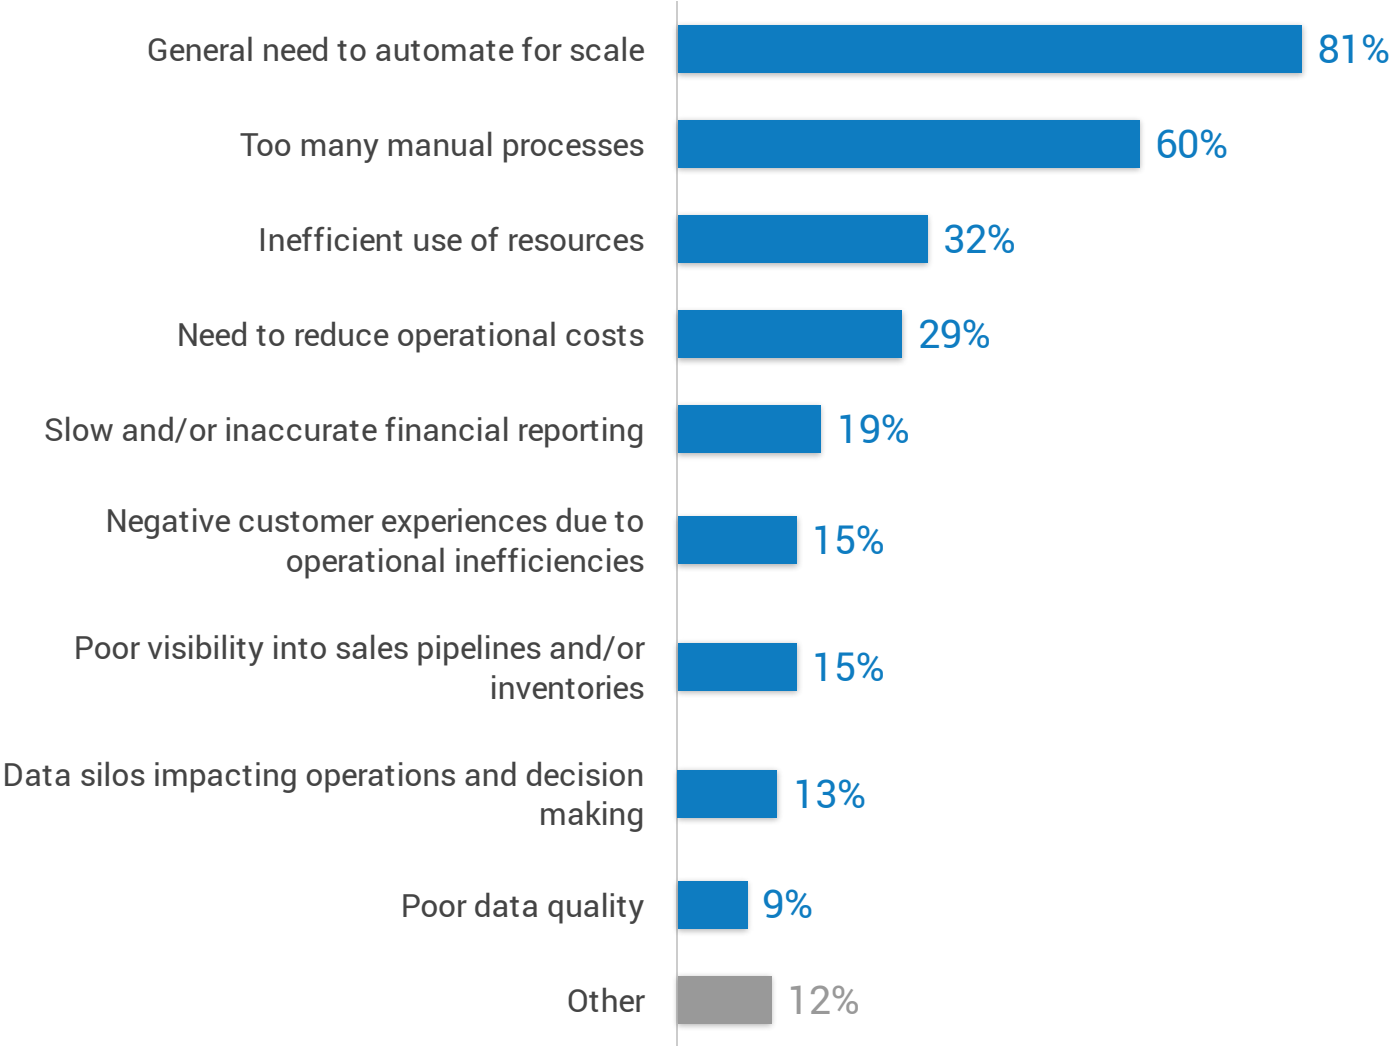

What were the challenges that made you initially look for an integration solution?

Source: TechValidate survey of 75 users of Celigo. Sample comprised of Small Business IT organizations.

TechValidate
by SurveyMonkey