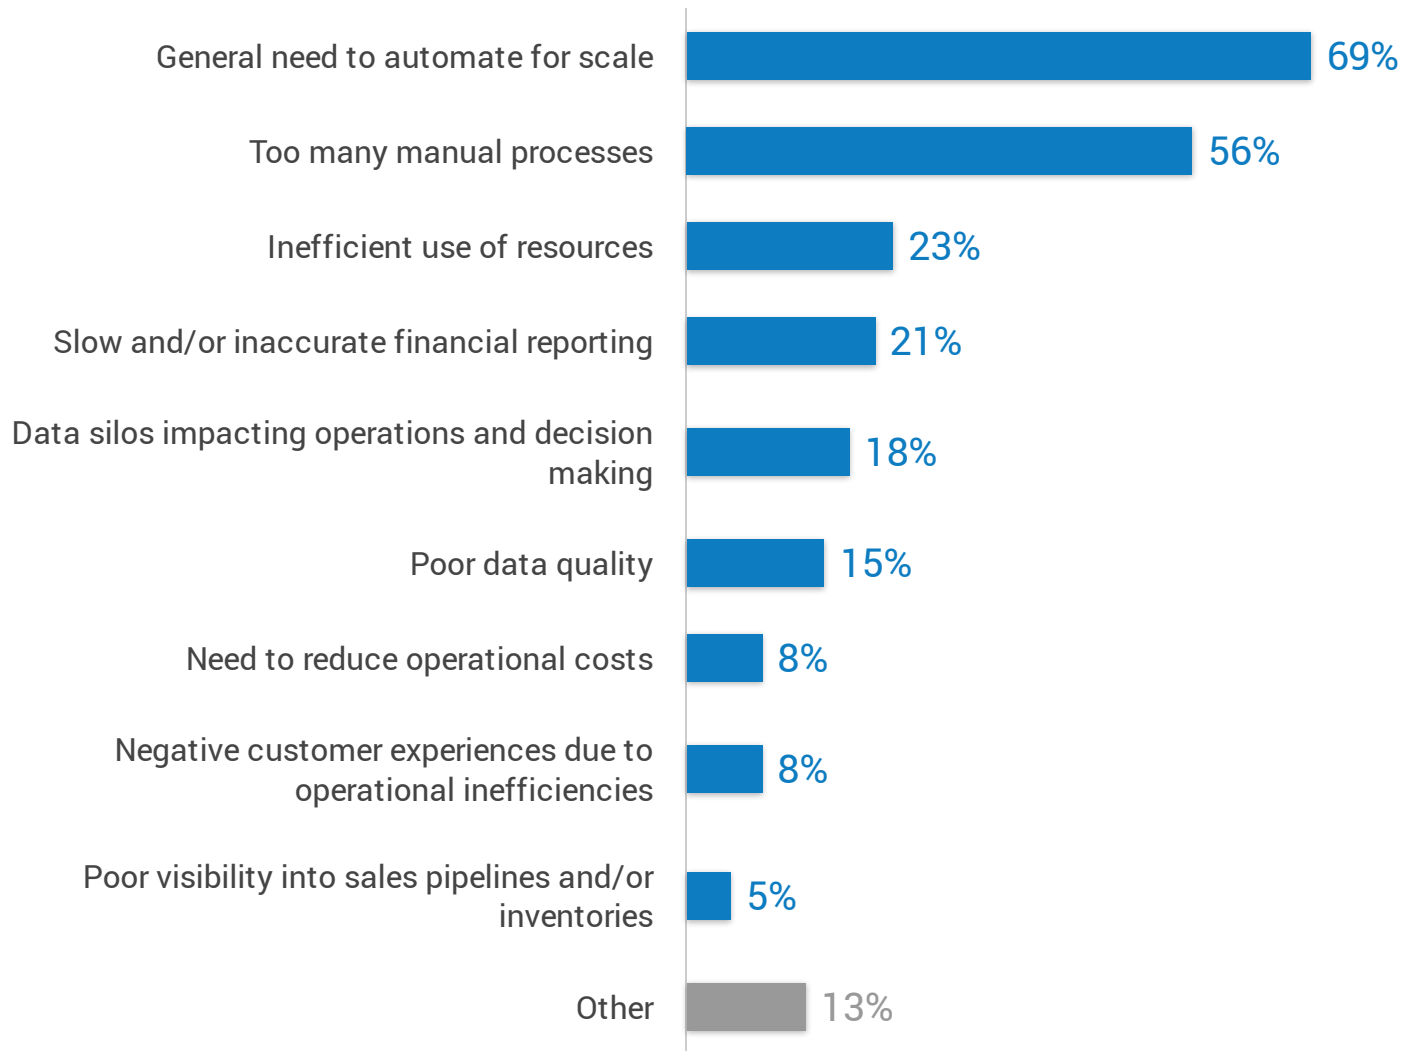

What were the challenges that made you initially look for an integration solution?

Source: TechValidate survey of 39 users of Celigo. Sample comprised of Small Business IT organizations.

TechValidate
by SurveyMonkey