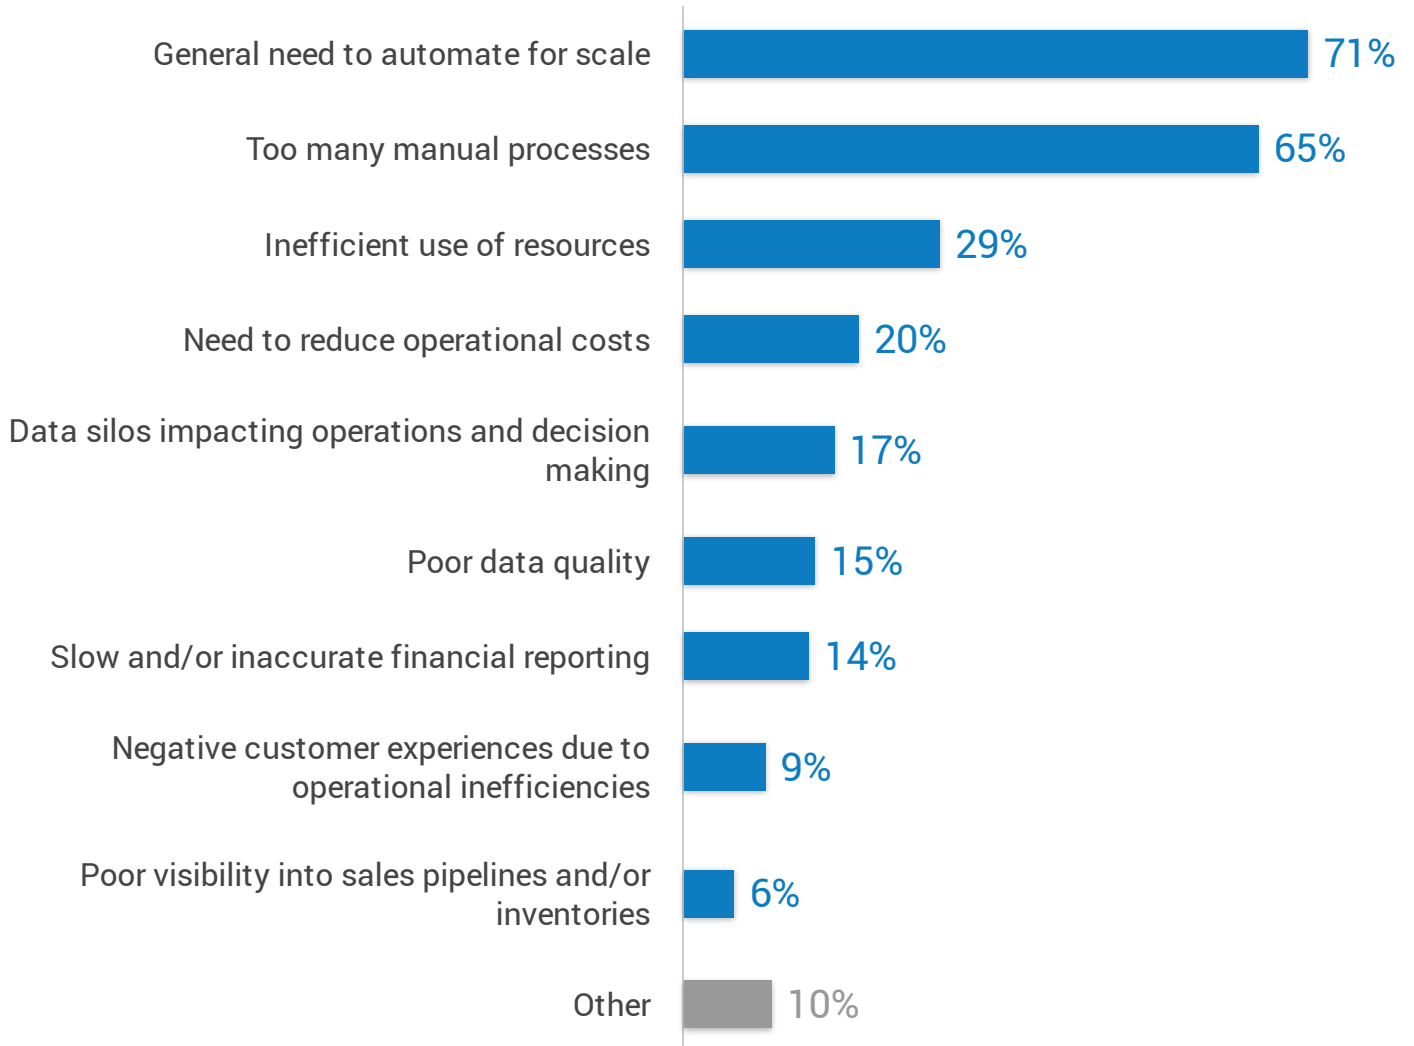

## Challenges – Medium Enterprise

What were the challenges that made you initially look for an integration solution?

Source: TechValidate survey of 98 users of Celigo. Sample comprised of Medium Enterprise IT organizations.