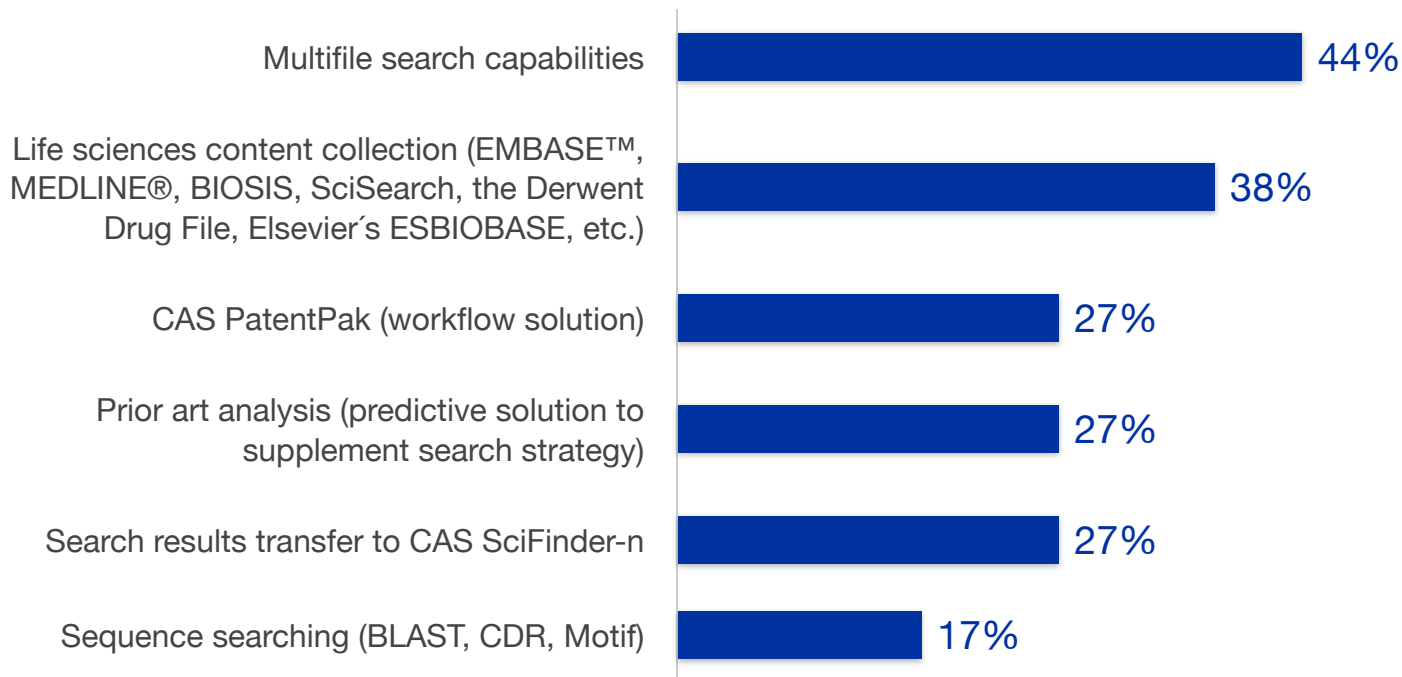

Which of these CAS STNext features/components have you used?

Source: TechValidate survey of 48 users of CAS

✓ Validated

Published: Jul. 17, 2023 TVID: BCF-F05-88E

TechValidate
by SurveyMonkey