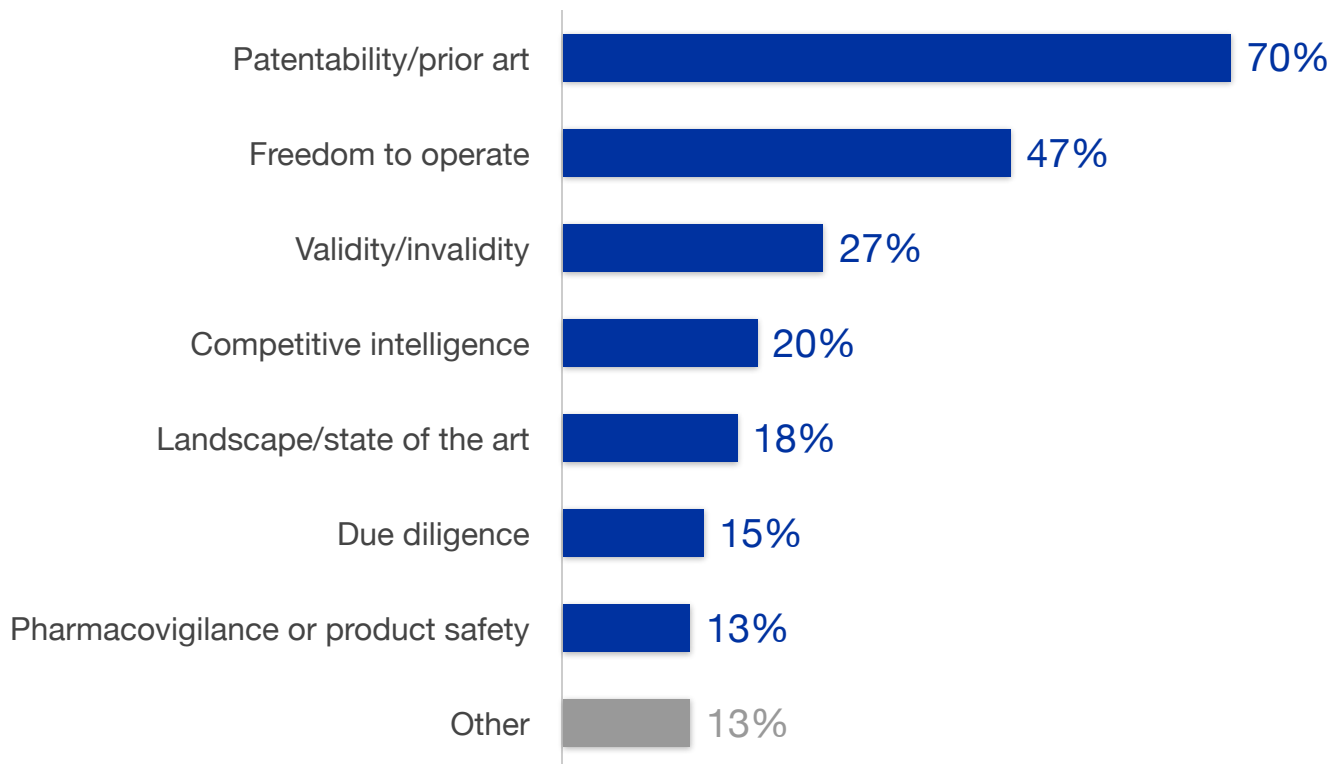

## What types of searches/work have you performed using CAS STNext?

Source: TechValidate survey of 60 users of CAS

✓ Validated

Published: Nov. 4, 2022 TVID: 2DF-1D1-D5F

TechValidate  
by SurveyMonkey