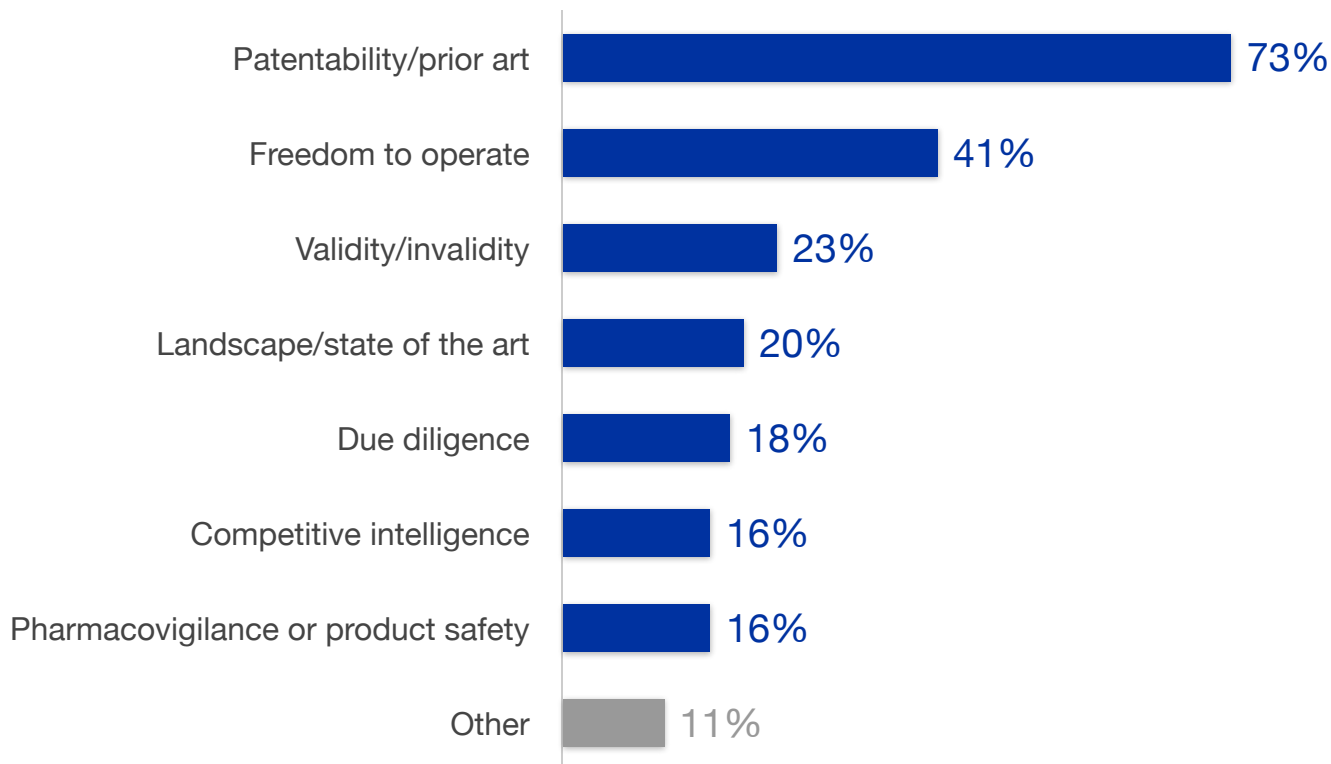

What types of searches/work have you performed using CAS STNext?

Source: TechValidate survey of 44 users of CAS

✓ Validated

Published: Nov. 4, 2022 TVID: 18A-CDB-1DD

TechValidate
by SurveyMonkey