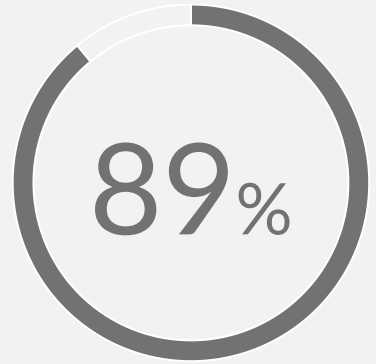

CALABRIO ONE CUSTOMER STATISTIC

Calabrio ONE Integrates with Cisco

89% of surveyed organizations use a Cisco platform in conjunction with their Calabrio software.

Source: TechValidate survey of 269 users of Calabrio ONE