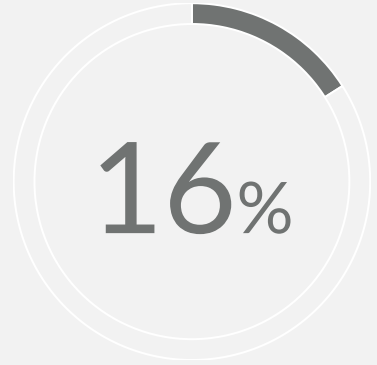

Companies Continue to Choose Calabrio over InContact

16% of surveyed organizations evaluated inContact prior to choosing Calabrio.

Source: TechValidate survey of 248 users of Calabrio ONE

✓ Validated

Published: May. 31, 2016 TVID: 9C1-7D0-A02