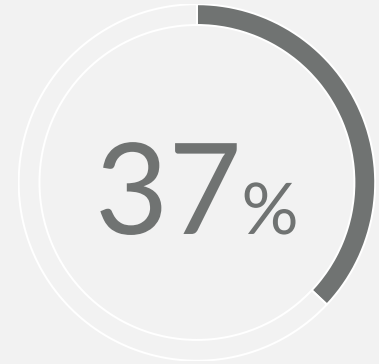

Organization Continue to Choose Calabrio over NICE

37% of surveyed organizations evaluated NICE prior to choosing Calabrio.

Source: TechValidate survey of 248 users of Calabrio ONE

✓ Validated

Published: Mar. 21, 2016 TVID: 1B0-76F-A5D