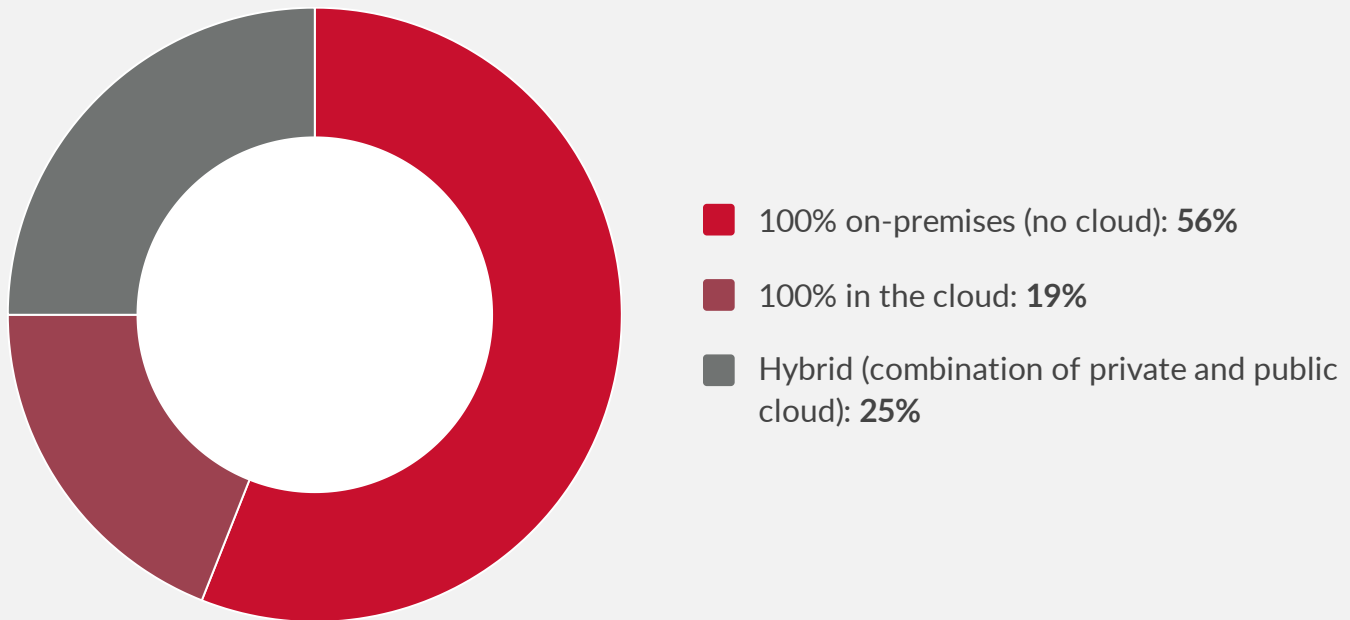

Calabrio customers are moving to the cloud

In the next 12 months, how will you deploy your WFO solutions?

Source: TechValidate survey of 234 users of Calabrio ONE

✓ Validated

Published: Sep. 12, 2016 TVID: DA4-624-C8A