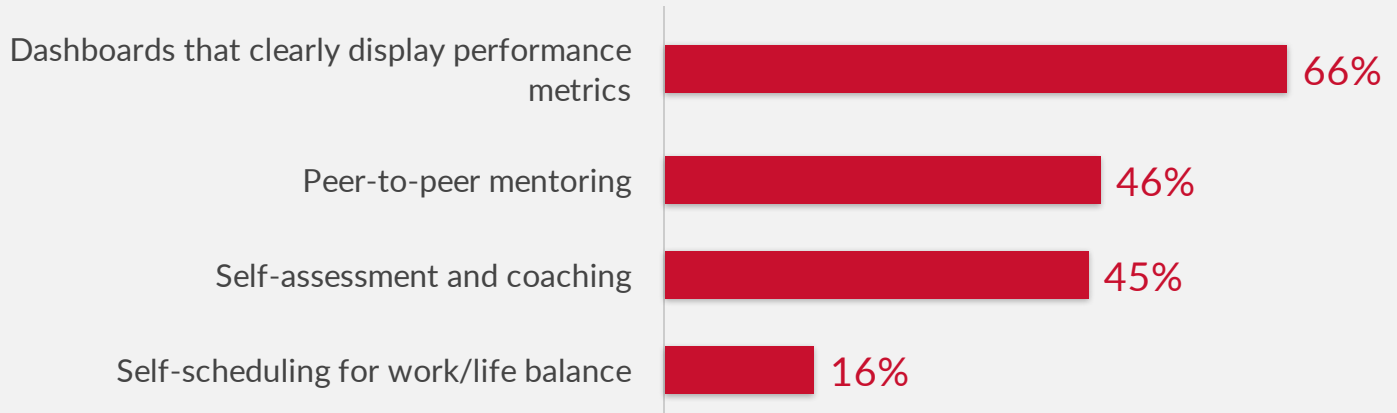

Dashboards Help Agents Self-Manage Performance

In which ways do you empower employees to self-manage their performance?

Source: TechValidate survey of 258 users of Calabrio ONE

✓ Validated

Published: Jul. 20, 2017 TVID: 86D-FBD-2AE