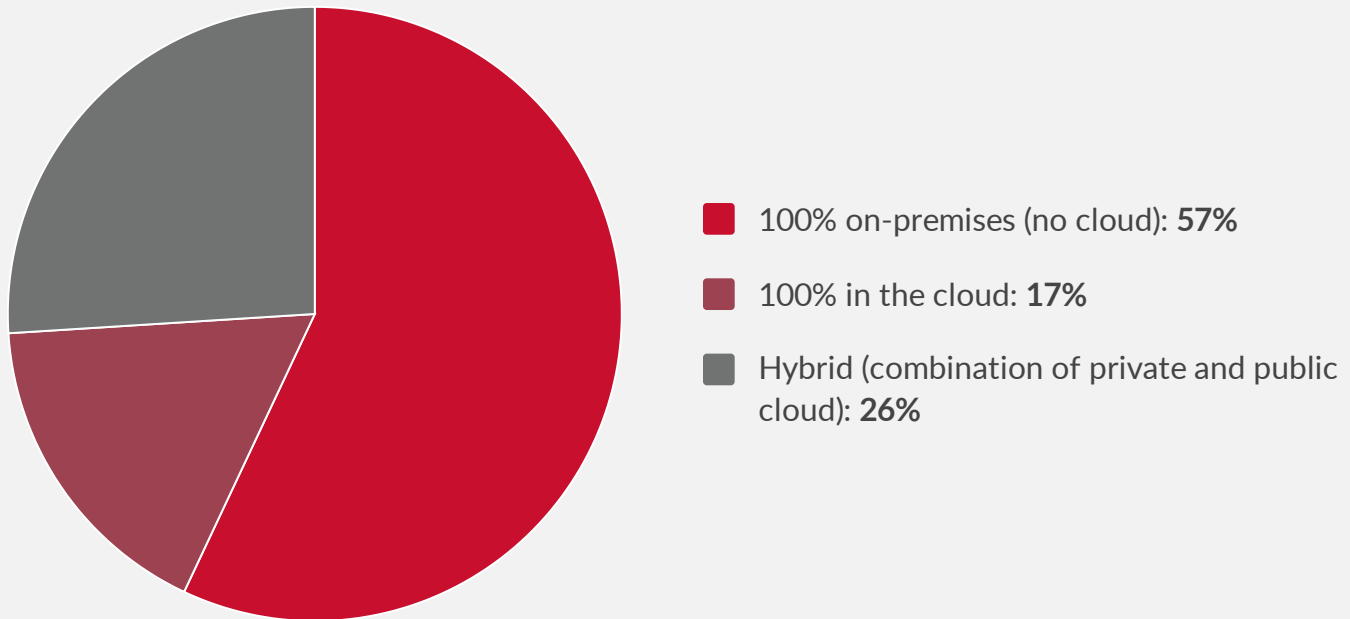

Over 40% of Calabrio Customers are Preparing to Move to the Cloud

In the next 12 months, how will you deploy your WFO solutions?

Source: TechValidate survey of 304 users of Calabrio ONE

✓ Validated

Published: Sep. 21, 2016 TVID: 630-5BA-14B