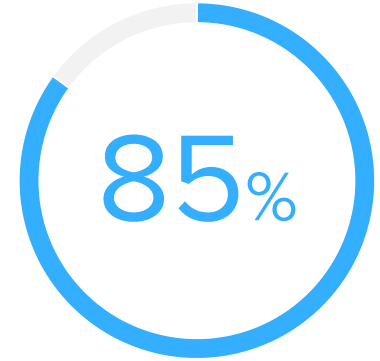

CA MAINFRAME MANAGEMENT SOLUTIONS CUSTOMER STATISTIC

85% of surveyed IT organizations agree that CA Mainframe Management solutions improved their ability to isolate the root cause of performance issues.