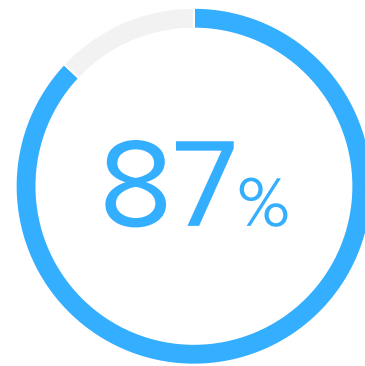

CA MAINFRAME MANAGEMENT SOLUTIONS CUSTOMER STATISTIC

87% of surveyed IT organizations agree that CA Mainframe Management solutions improved problem remediation.

Source: TechValidate survey of 308 users of CA Mainframe Management solutions