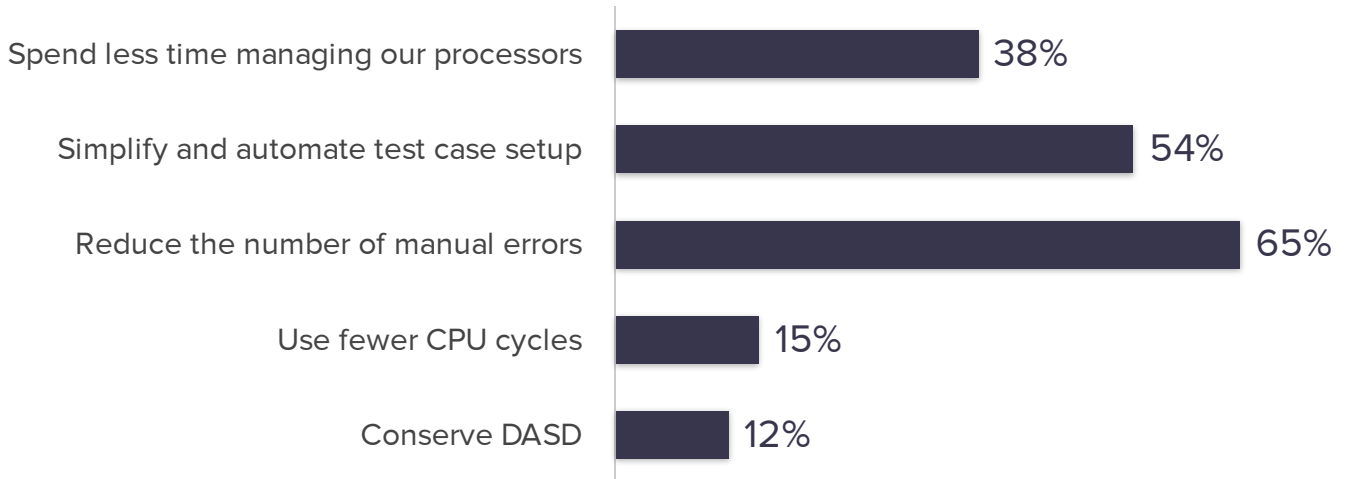

# Technical drivers for Integrating CA Endeavor SCM and CA Testing Tools

What were your technical drivers for integrating your software change management solution with your testing tools?

Source: Survey of 26 users of CA Technologies Testing Solutions