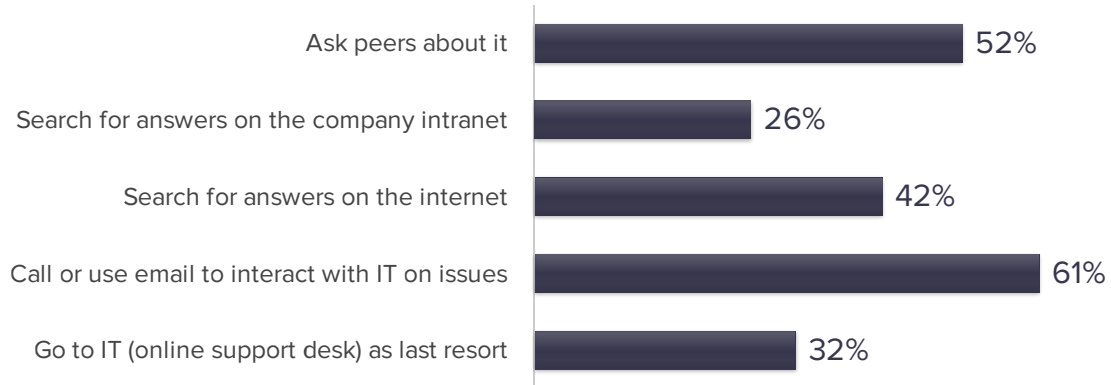

# When it comes to IT Service Management

How do employees prefer to resolve issues?

Source: TechValidate survey of 233 users of CA Technologies Service Management

Published: Jan. 20, 2017 TVID: 078-D34-ABA