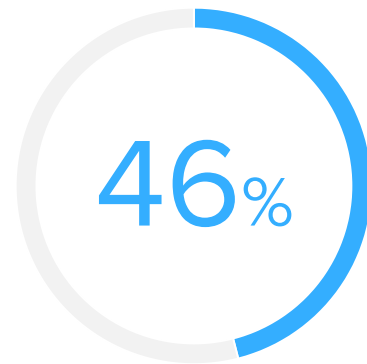

CA PPM CUSTOMER STATISTIC

46% of surveyed organizations report that writing the query is the most time-consuming factor when creating their BI documents.

Source: TechValidate survey of 454 users of CA PPM