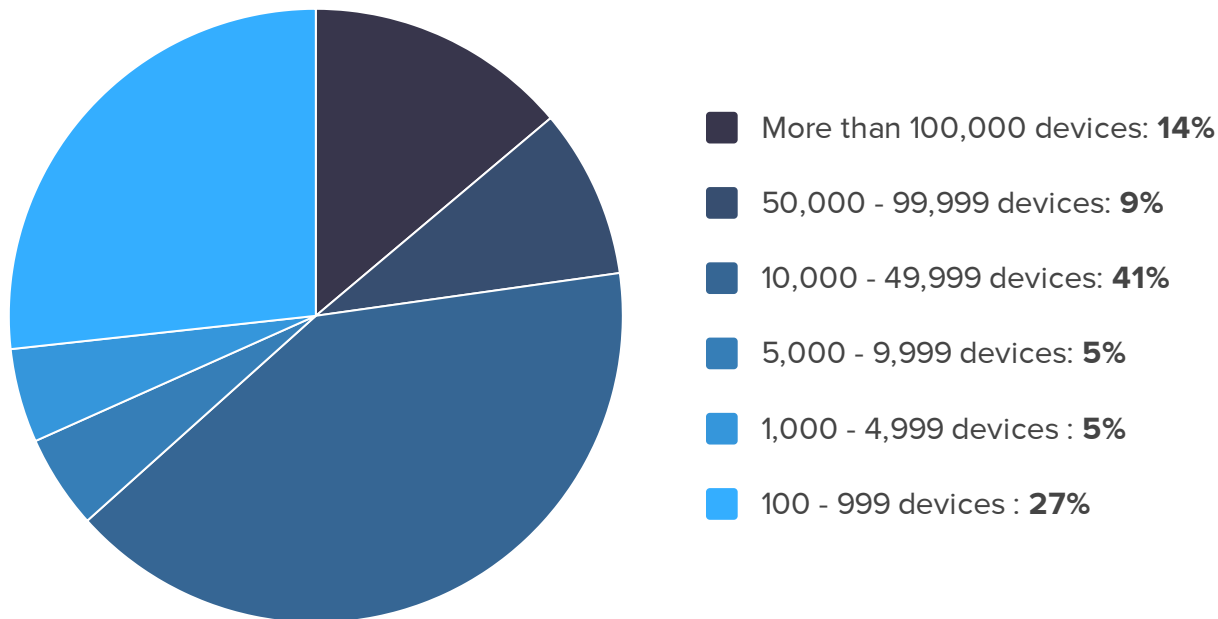

CA Spectrum can scale to support your network

Telecommunication Service companies share the amount of devices that they simultaneously monitor with CA Spectrum:

Source: TechValidate survey of 22 users of CA Spectrum Network Monitor. Sample comprised of Telecommunications Services organizations.