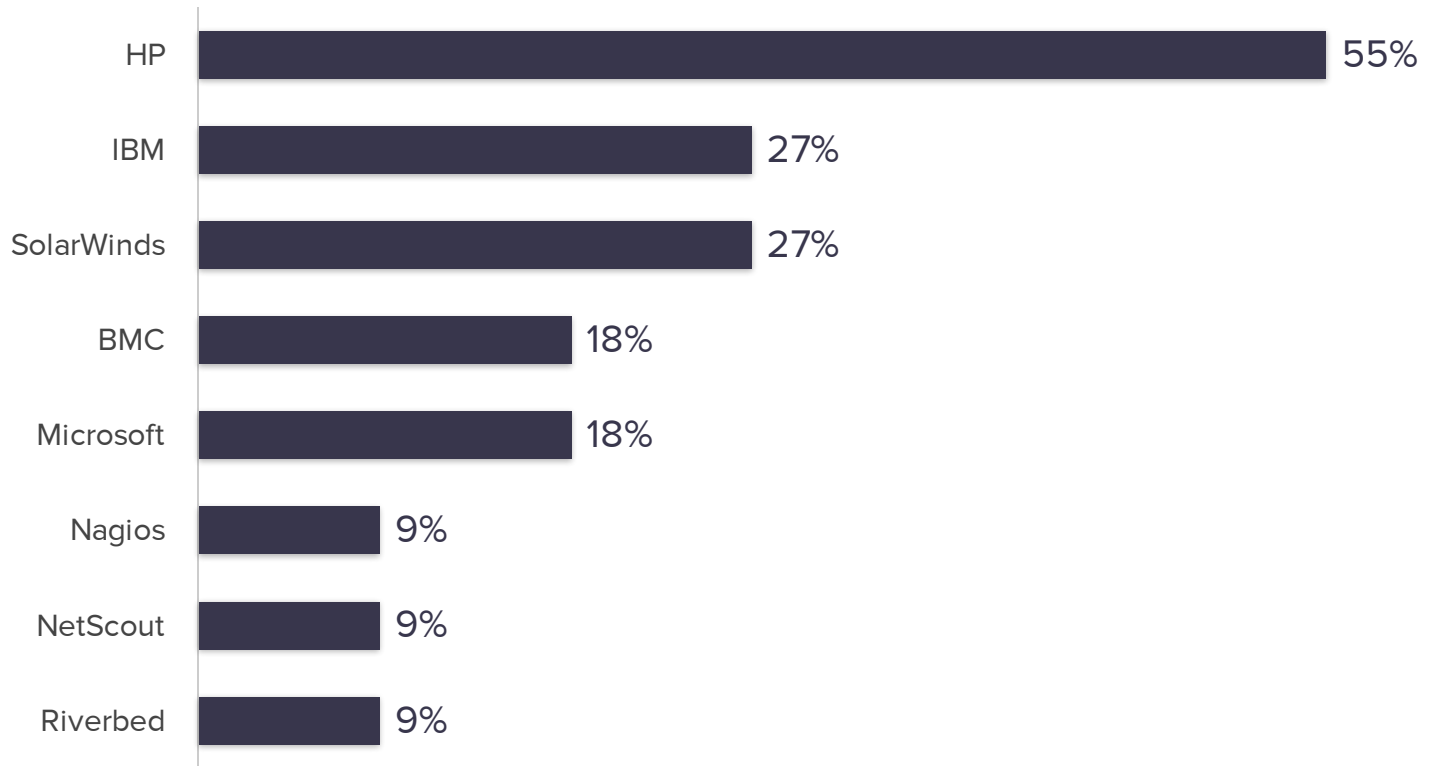

What vendor(s) were you using prior to switching to CA Unified Infrastructure Management?

Source: TechValidate survey of 11 users of CA Unified Infrastructure Management

TechValidate
by SurveyMonkey