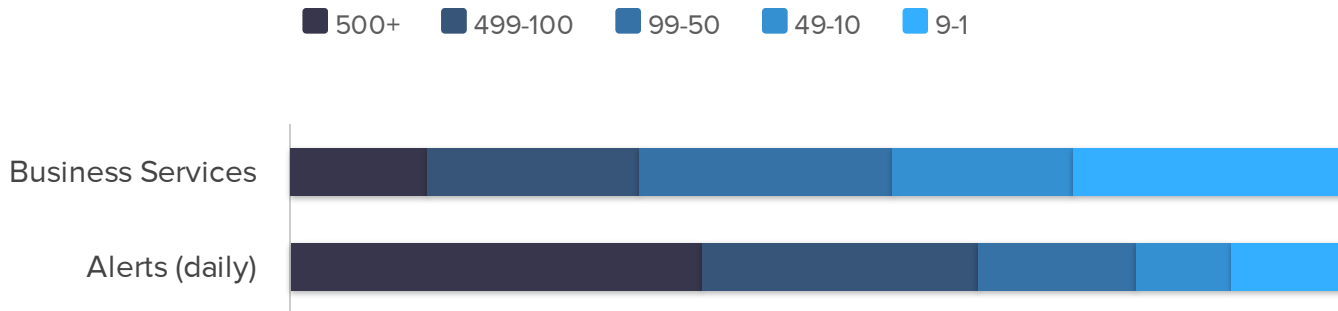

# How many of the following CA SOI features do you actively have?

Source: TechValidate survey of 65 users of CA Service Operations Insight (SOI)

TechValidate  
by SurveyMonkey

Validated

Published: Aug. 12, 2016 TVID: 5E2-AD7-17A