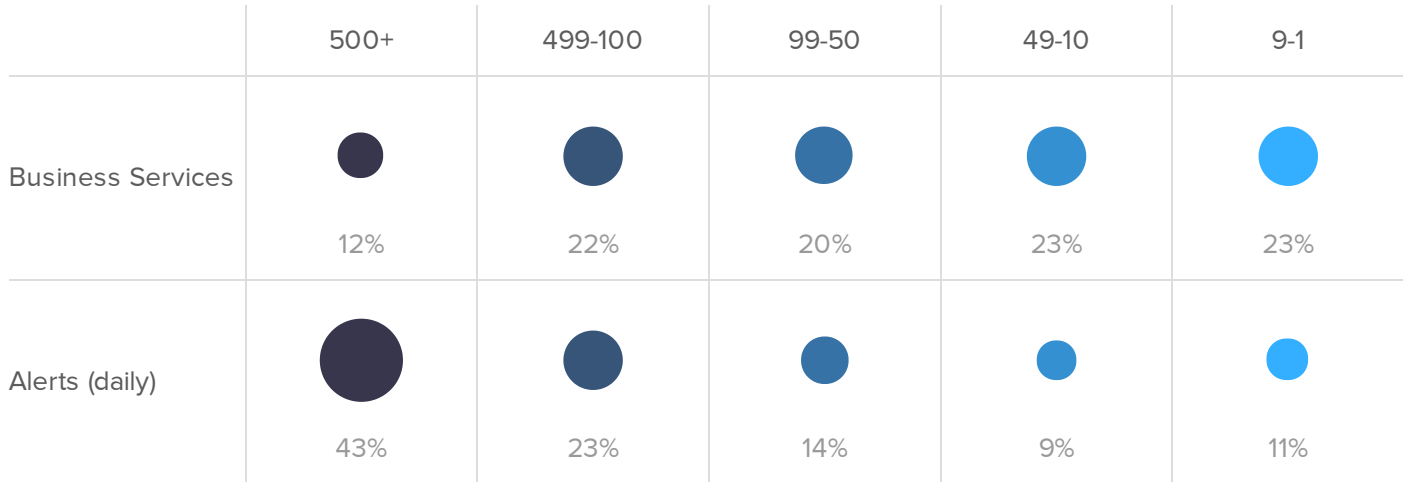

How many of the following CA SOI features do you actively have?

Source: TechValidate survey of 79 users of CA Service Operations Insight (SOI)

TechValidate
by SurveyMonkey

✓ Validated

Published: Aug. 12, 2016 TVID: 4DB-D4B-D32