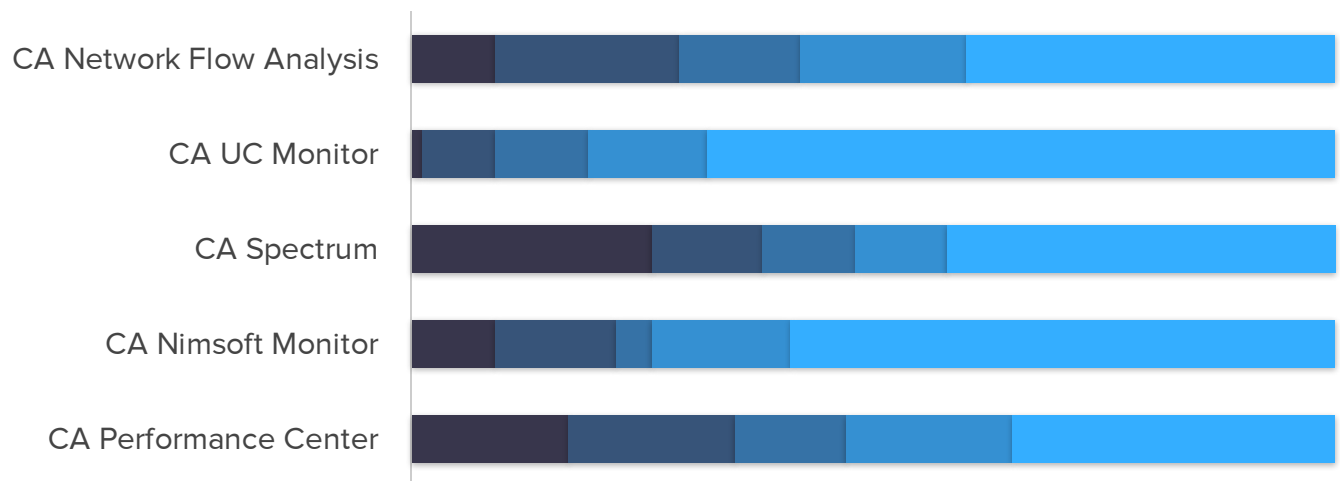

Complete Infrastructure Management

CA Technologies tools used in combination with CA Application Delivery Analysis to monitor and manage IT infrastructure

■ Tightly Integrated ■ Somewhat Integrated ■ Data Shown on Same Dashboards ■ Used Independently
■ Not Used

Source: TechValidate survey of 60 users of CA Technologies Infrastructure Management

TechValidate
by SurveyMonkey

✓ Validated

Published: Dec. 17, 2014 TVID: 40F-B09-6DC