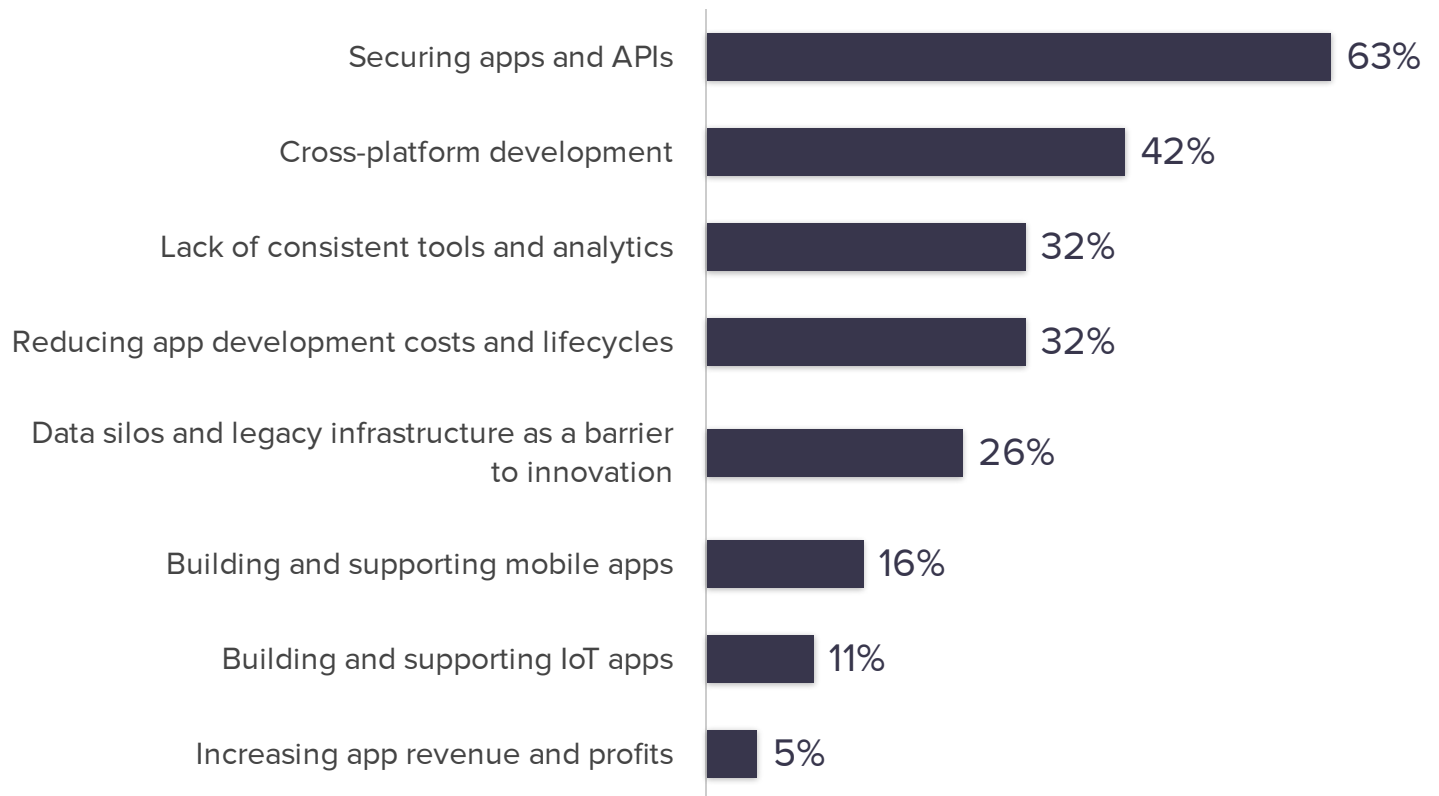

Prior to implementing solutions from CA API Management, my enterprise struggled with:

Source: TechValidate survey of 19 users of CA API Management

✓ Validated

Published: Aug. 27, 2018 TVID: 820-3B4-F1E

TechValidate  
by SurveyMonkey