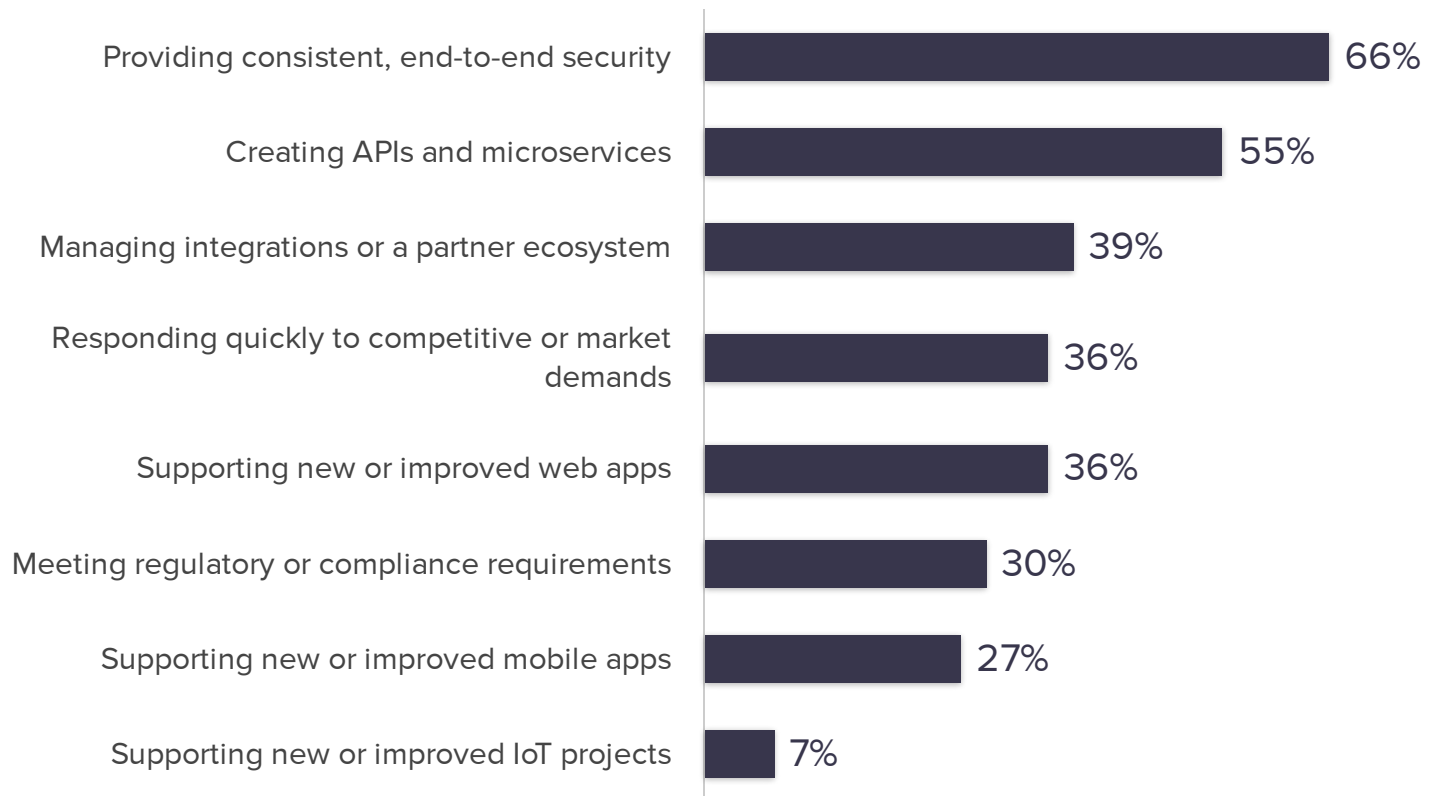

Prior to implementing solutions from CA API Management, my enterprise struggled with:

Source: TechValidate survey of 44 users of CA API Management

✓ Validated

Published: Aug. 27, 2018 TVID: 726-48C-D26

TechValidate  
by SurveyMonkey