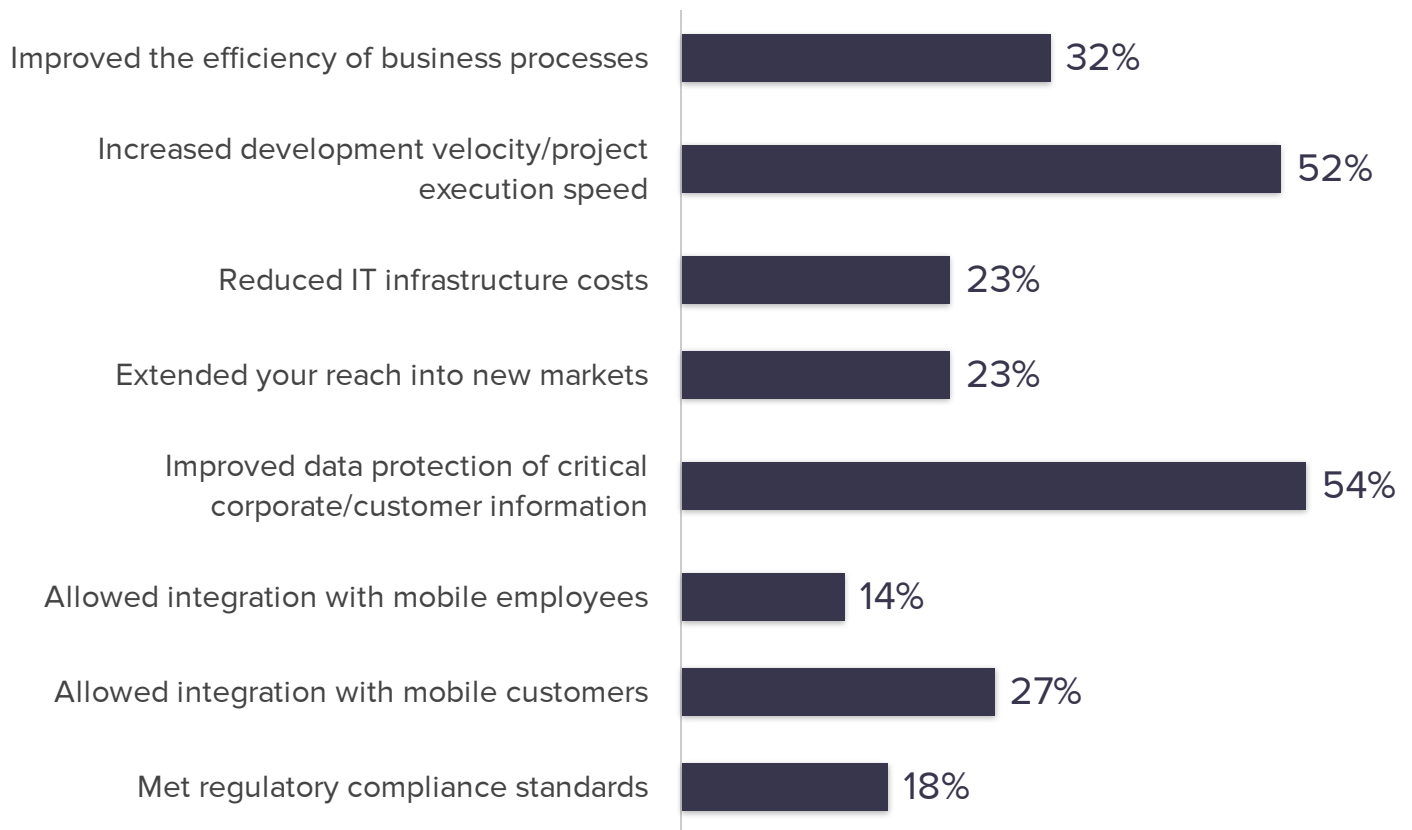

# The Drive for Change

What types of operational challenges did deploying CA API Gateway solve for your organization?

Source: Survey of 56 users of CA Technologies API Management

✓ Validated Published: Jan. 20, 2017 TVID: 38A-15A-B16

TechValidate  
by SurveyMonkey