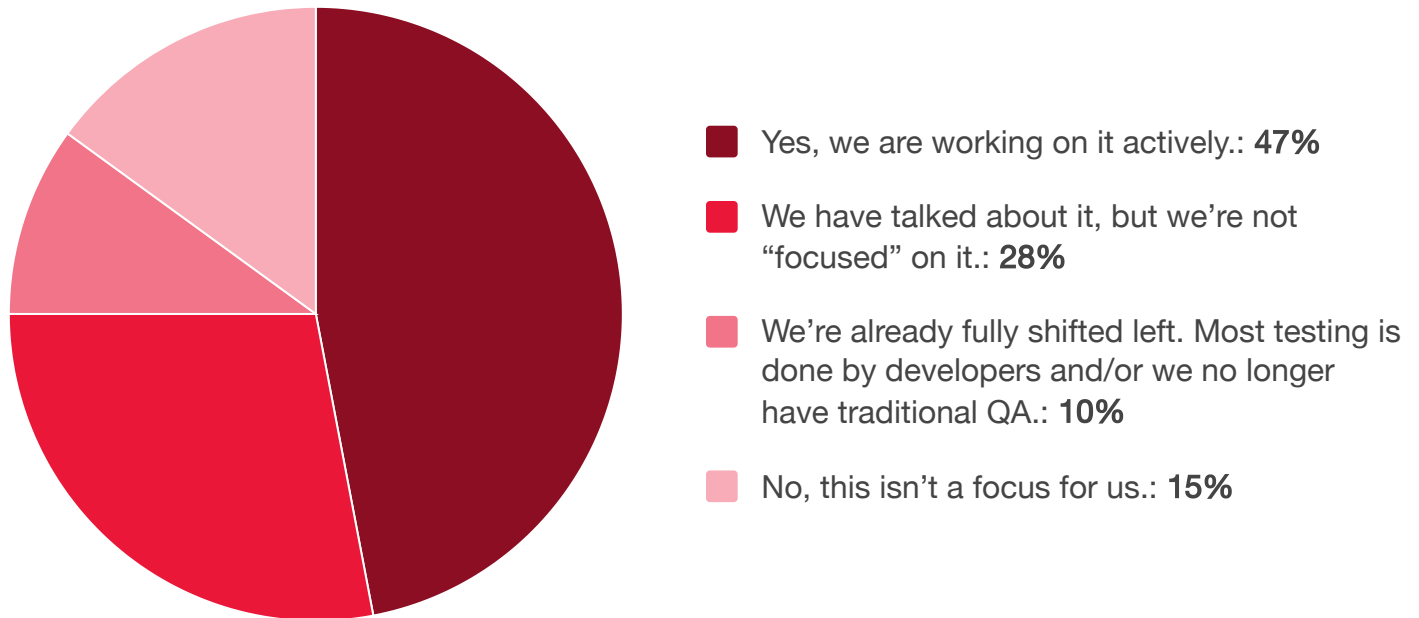

Is your organization focused on shifting testing left?

Source: TechValidate survey of 176 users of BlazeMeter

✓ Validated

Published: Dec. 18, 2020 TVID: 59F-697-DCA

 **BlazeMeter**

TechValidate
by SurveyMonkey