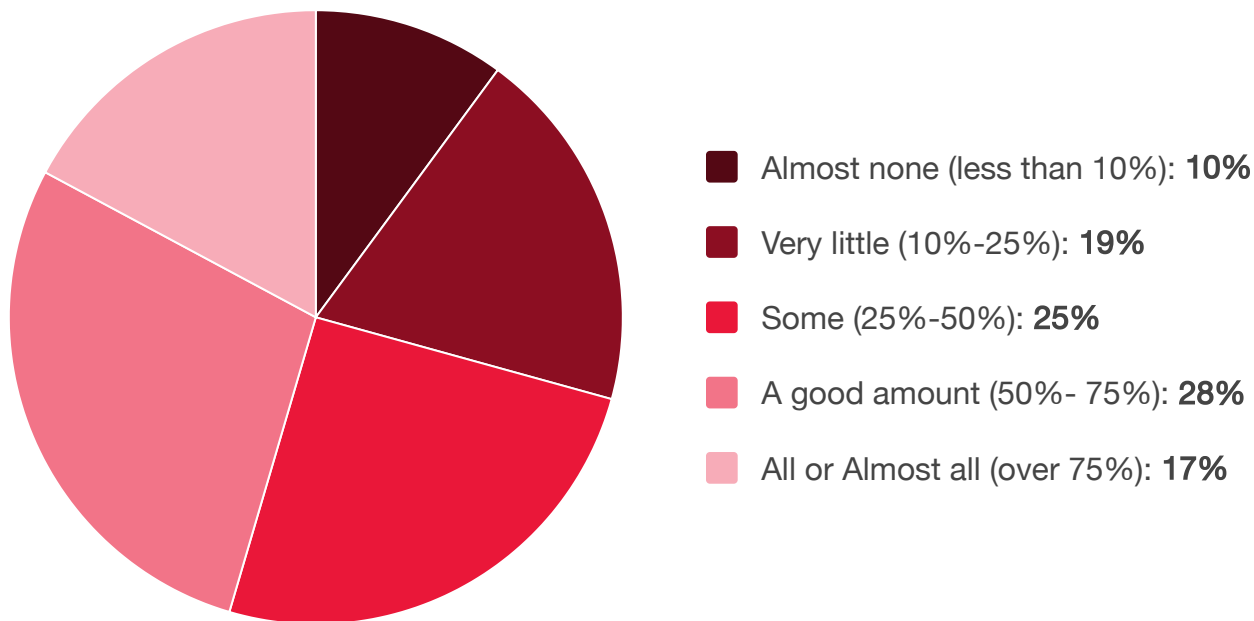

## How much testing is currently done in the CI/CD pipeline (ie, in sprint, by the dev teams)?

Source: TechValidate survey of 176 users of BlazeMeter

✓ Validated

Published: Dec. 18, 2020 TVID: 288-D96-9D4