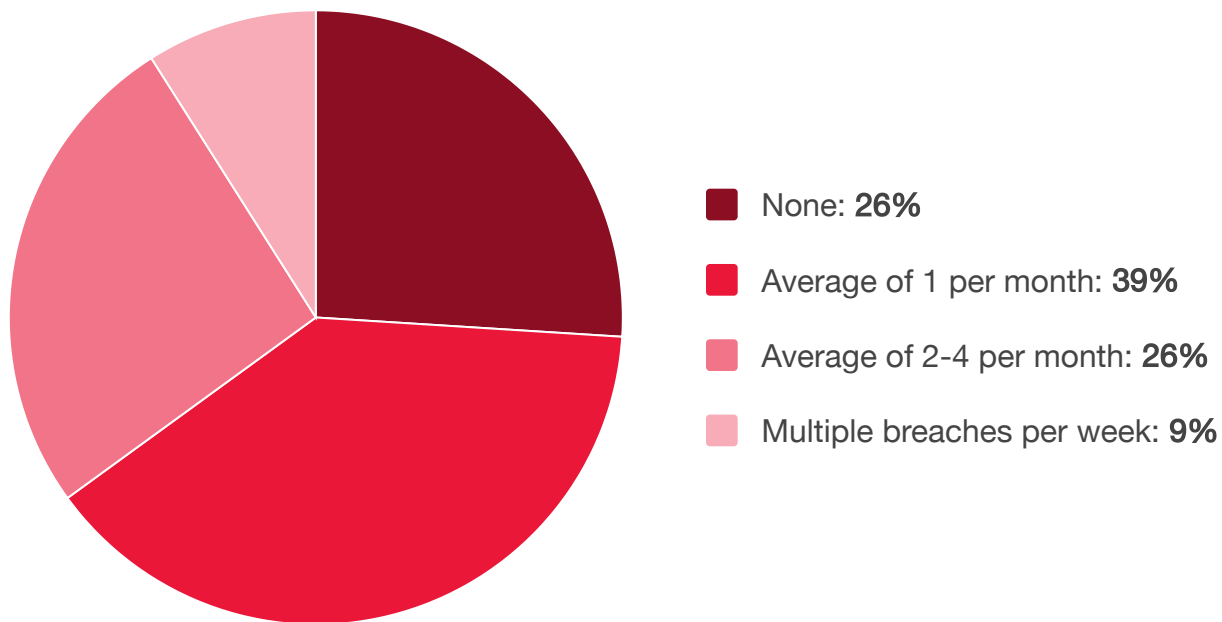

Every Breach Impacts Your Business – Plan To Reduce / Mitigate Them

How many Workload Automation Service Level breaches do you deal with?

Source: TechValidate survey of 46 users of Broadcom

TechValidate
by SurveyMonkey