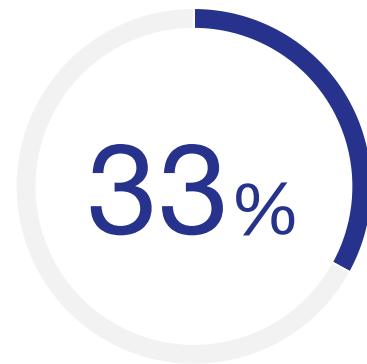

ATLASSIAN CUSTOMER STATISTIC

33% of surveyed IT organizations said the Migrations process was faster than I expected.

Source: TechValidate survey of 305 users of Atlassian

✓ Validated

Published: Aug. 31, 2020 TVID: F32-FA7-047