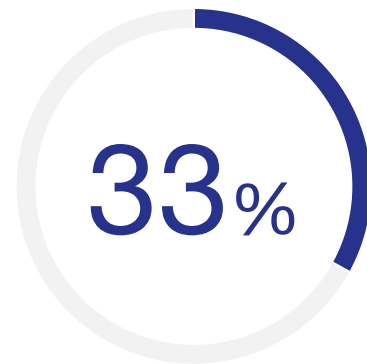

ATLASSIAN CUSTOMER STATISTIC

33% of surveyed IT organizations said the migrations process was faster than expected.

Source: TechValidate survey of 305 users of Atlassian

✓ Validated

Published: Sep. 9, 2020 TVID: 272-E2A-0A5