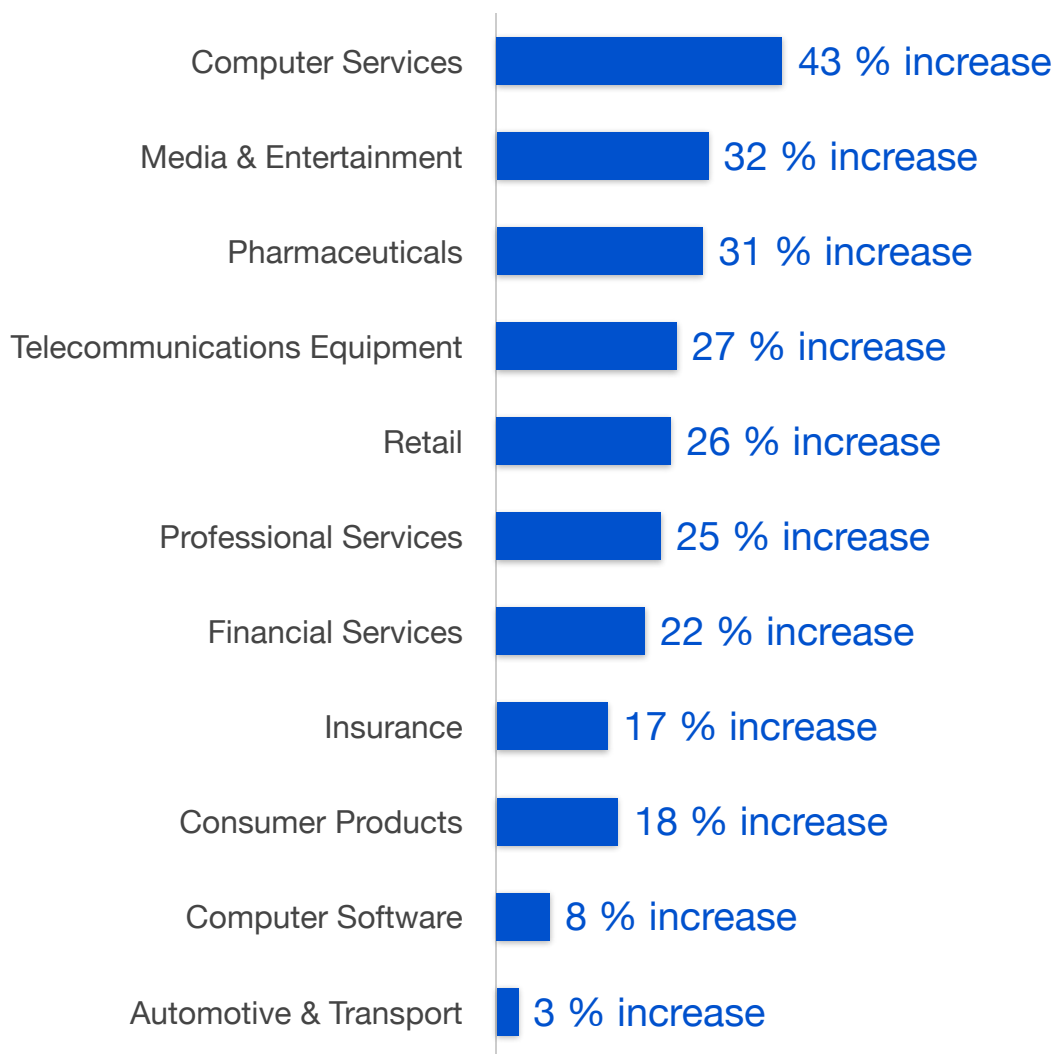

Faster Insight-Driven Decision-Making

Since implementing Atlassian Cloud, what percentage improvement have you been able to realize in faster insight-driven decision-making?

Average Response by Industry:

Source: TechValidate survey of 454 users of Atlassian

Validated

Published: Jul. 2, 2023 TVID: CA0-501-73E