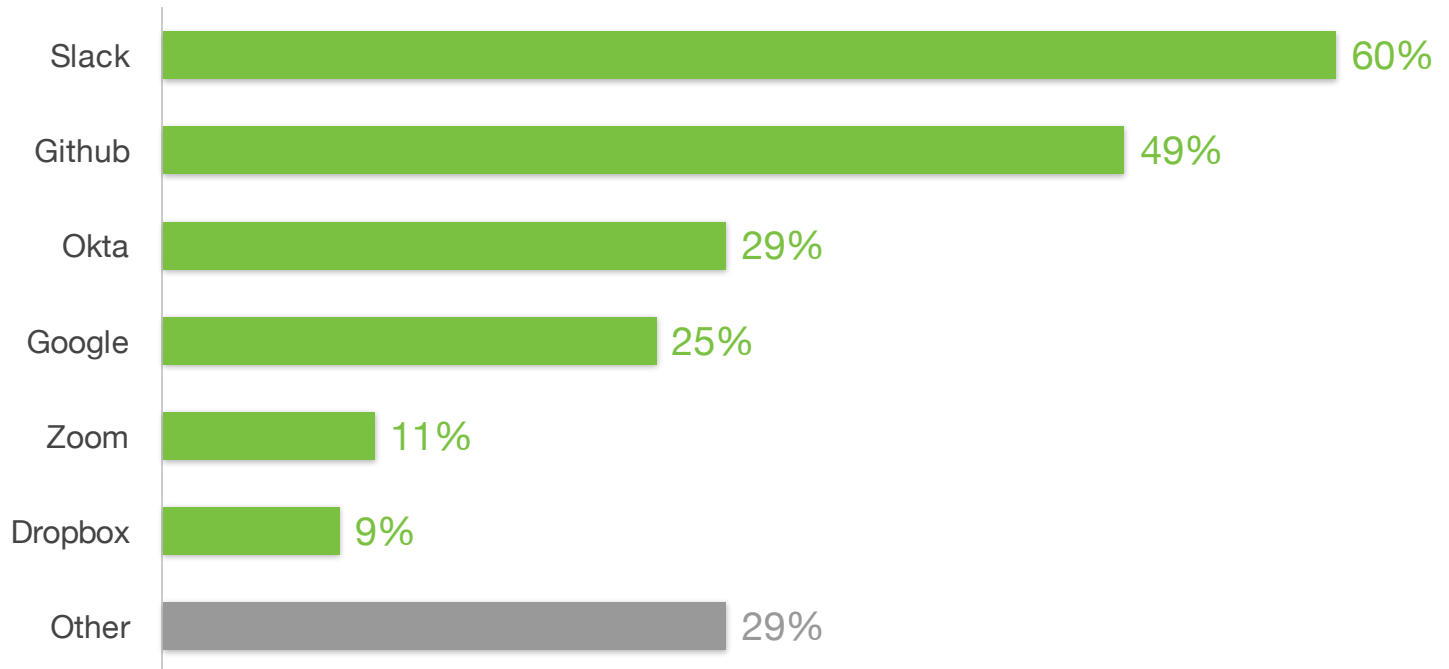

Top SaaS integrations used with Atlassian

Source: TechValidate survey of 55 users of Atlassian

✓ Validated

Published: Oct. 5, 2020 TVID: A43-660-E1D

TechValidate
by SurveyMonkey