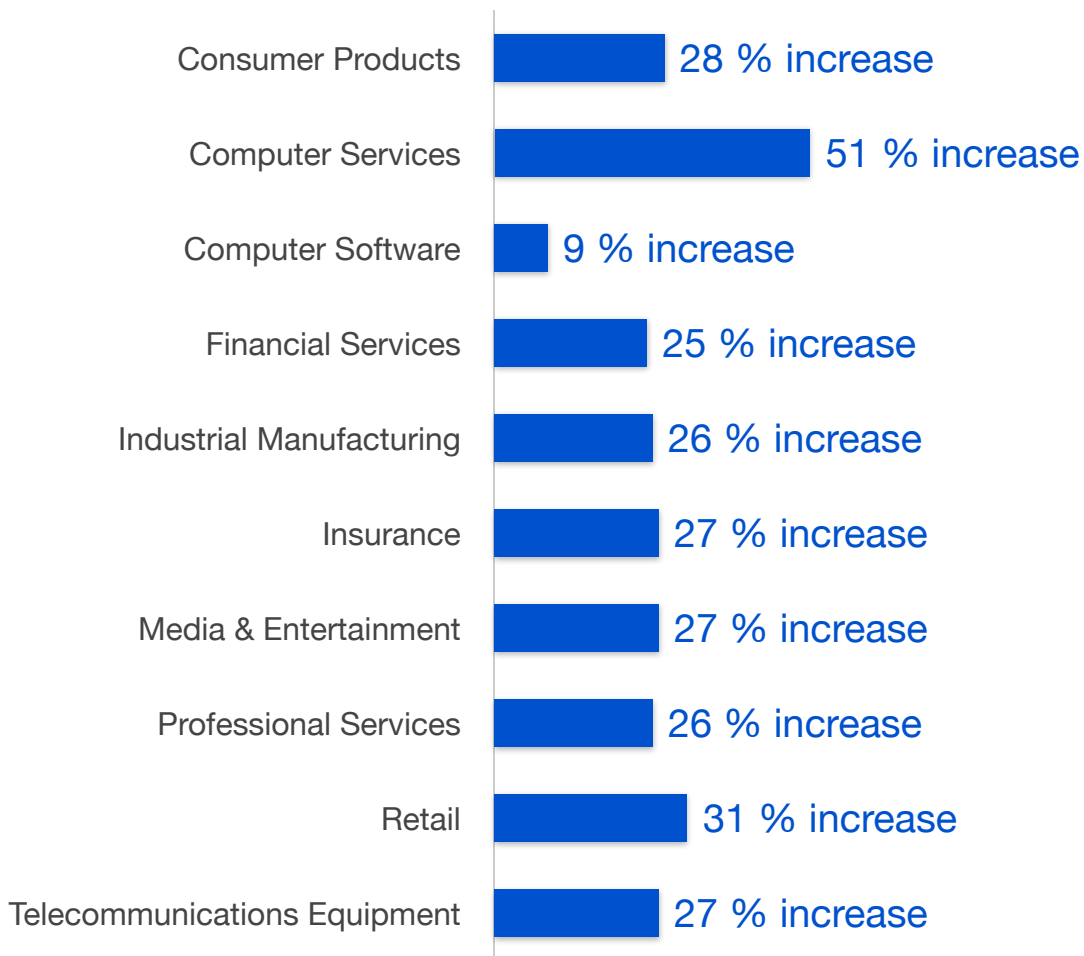

## Average Response by Industry:

Source: TechValidate survey of 420 users of Atlassian

✓ Validated

Published: Jul. 3, 2023 TVID: 6A4-41D-03E