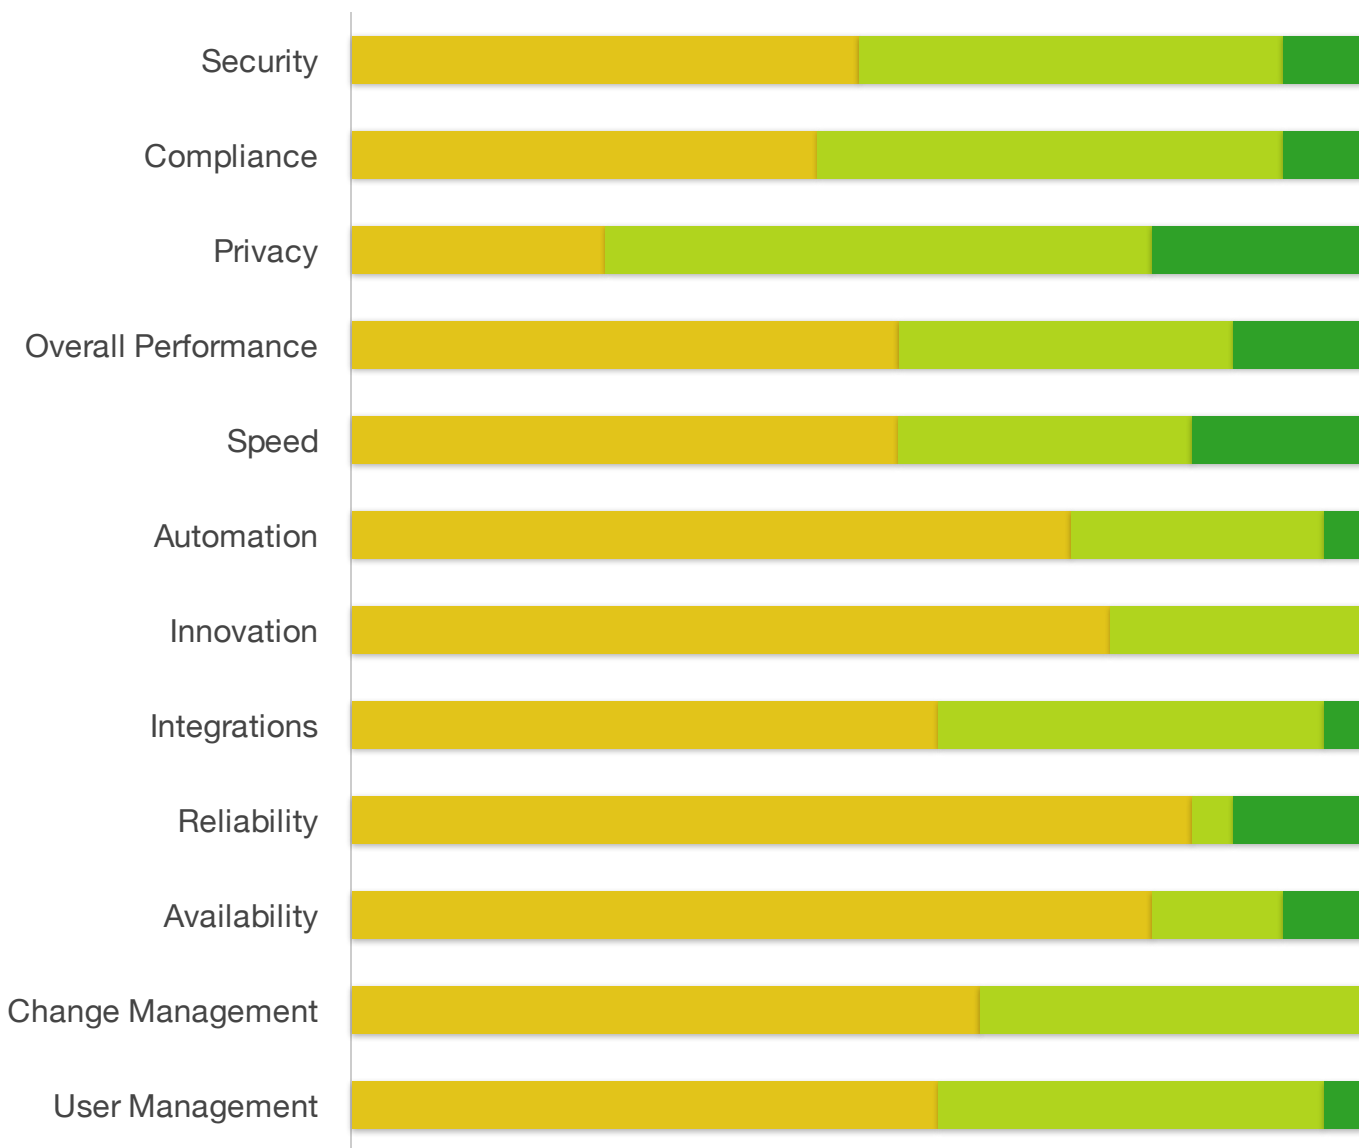

Please rate the following characteristics on cloud compared to your server or Data Center deployment.

■ Better on cloud   ■ Equivalent on cloud   ■ Worse on cloud

Source: TechValidate survey of 24 users of Atlassian Cloud Products.  
Sample comprised of Financial Services users.