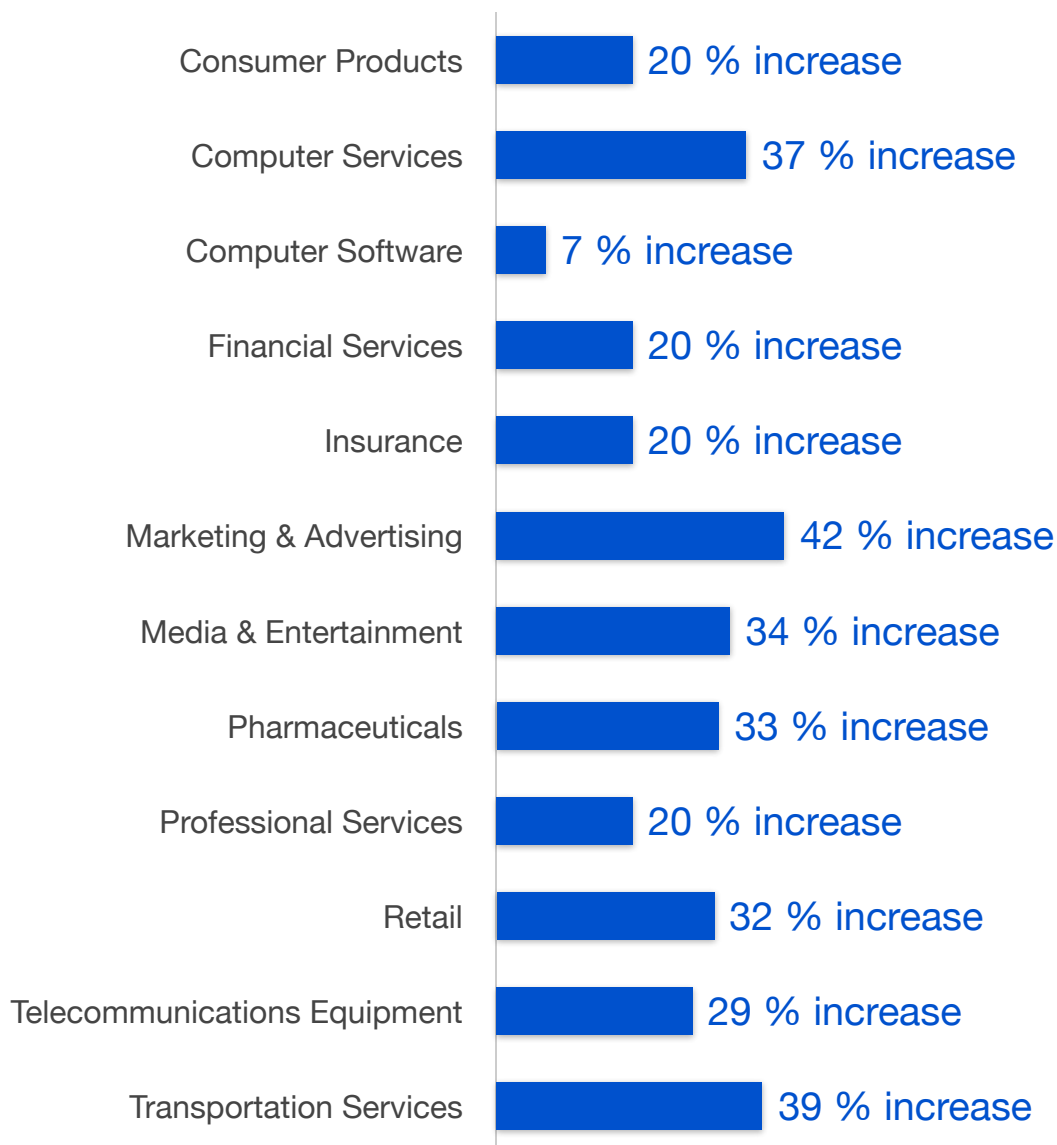

Employee Engagement

Since implementing Atlassian Cloud, what percentage improvement have you been able to realize in employee engagement?

Average Response by Industry:

Source: TechValidate survey of 454 users of Atlassian