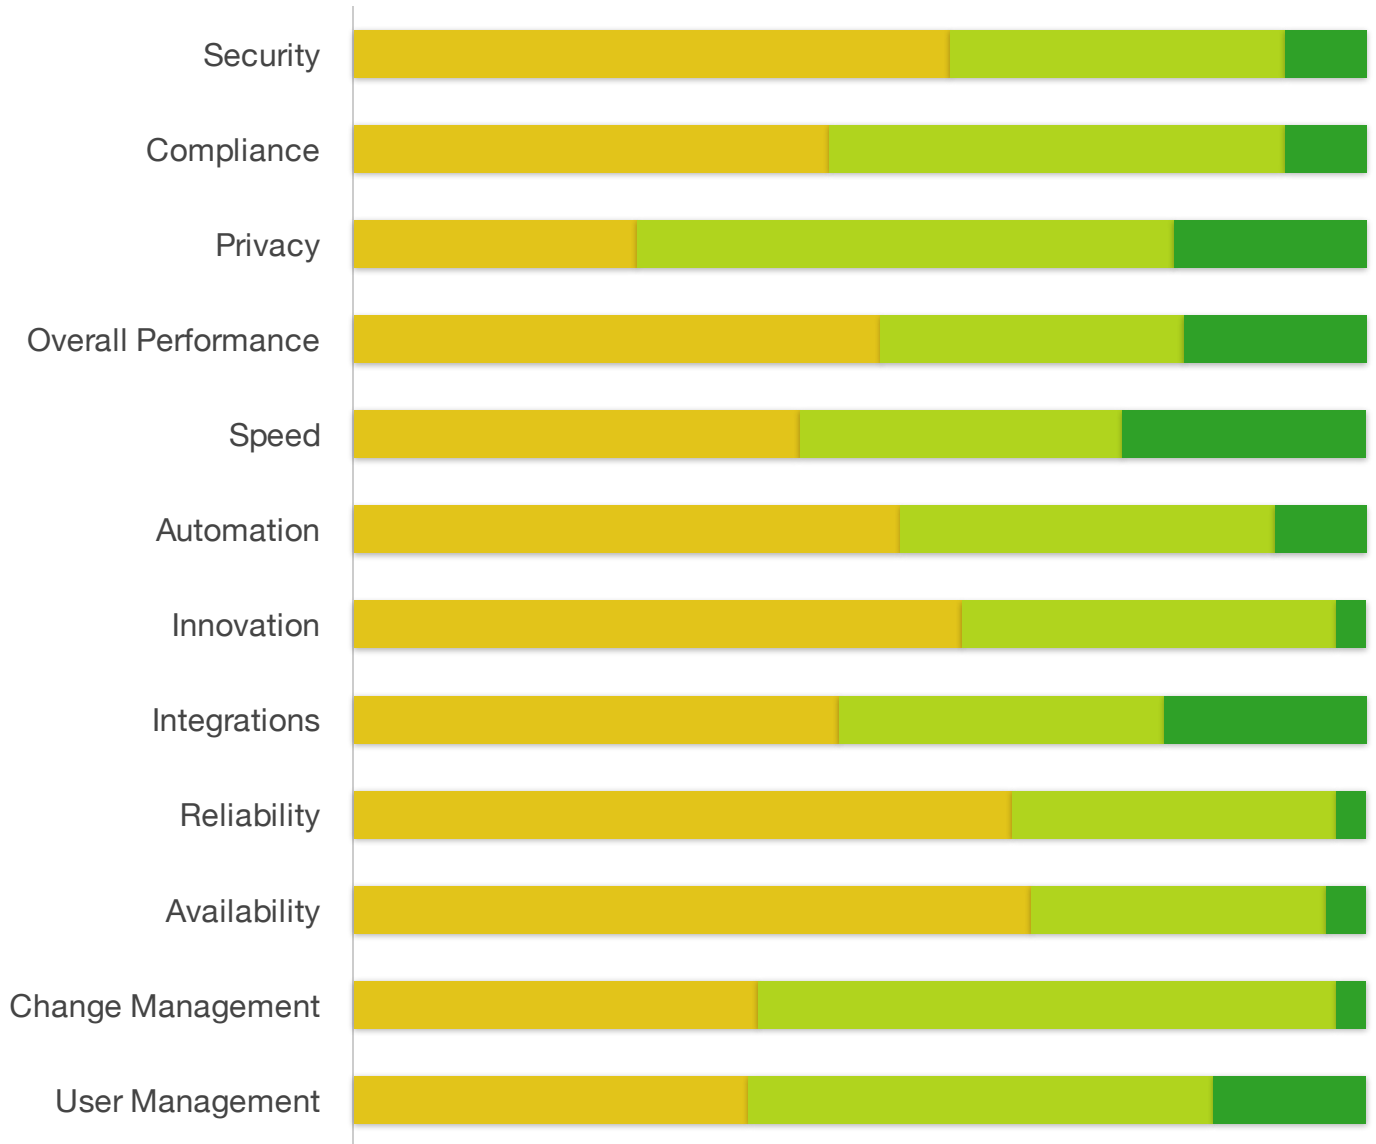

Please rate the following characteristics on cloud compared to your server or Data Center deployment.

■ Better on cloud   ■ Equivalent on cloud   ■ Worse on cloud

Source: TechValidate survey of 320 customers of Atlassian