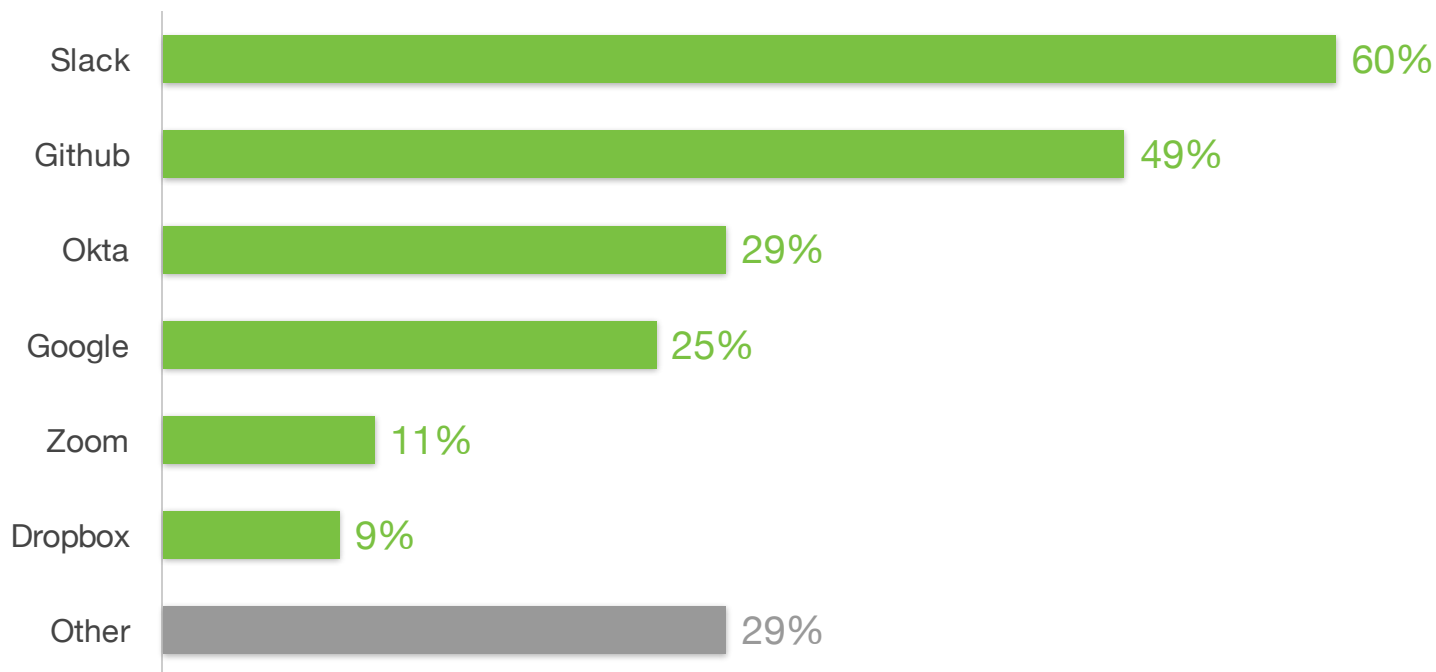

Top SaaS integrations used with Atlassian

Source: TechValidate survey of 55 users of Atlassian

TechValidate
by SurveyMonkey

✓ Validated

Published: Oct. 1, 2020 TVID: 4D5-602-1E5