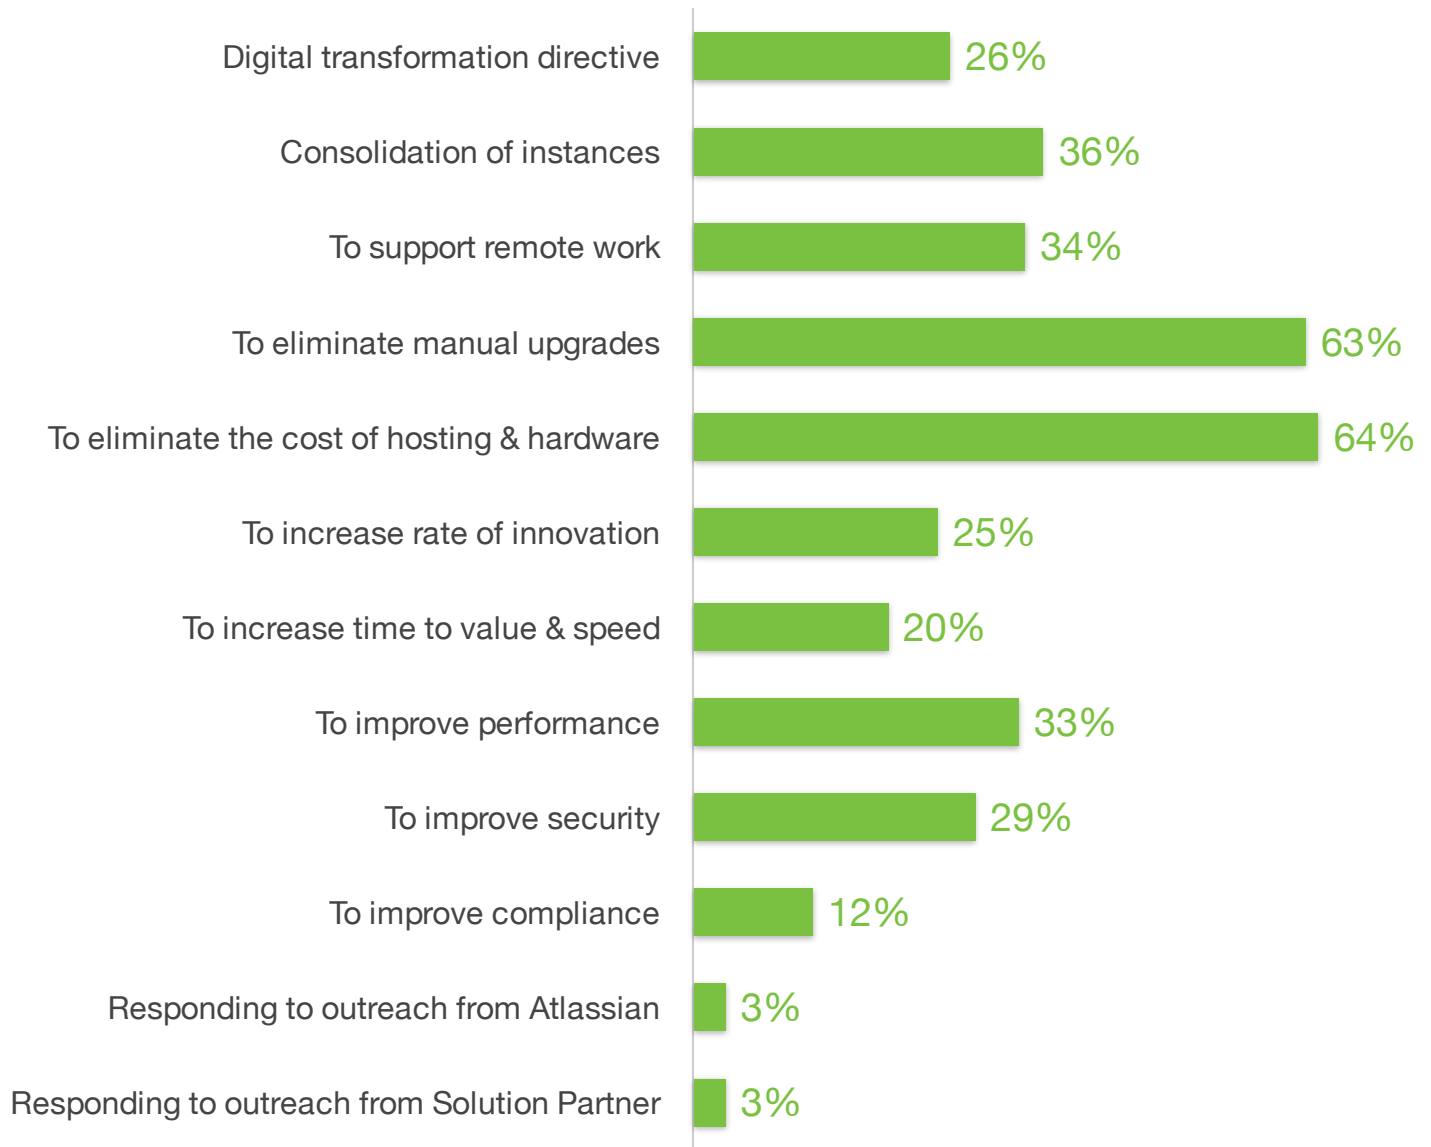

## Why did you decide to migrate to Atlassian's cloud products?

Source: TechValidate survey of 118 users of Atlassian Cloud Products. Sample comprised of users who selected Jira Service Desk.

✓ Validated