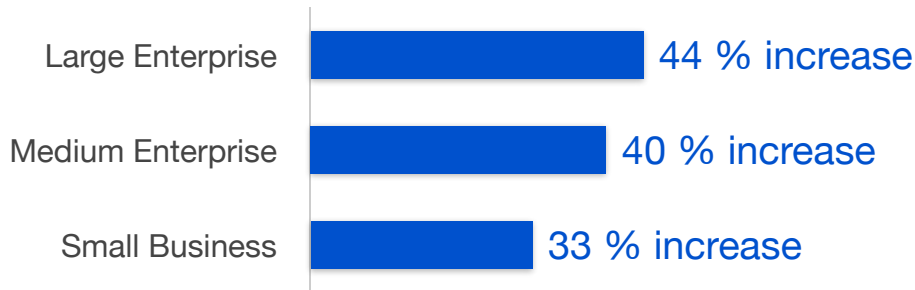

## Average Response by Company Size:

Source: TechValidate survey of 453 users of Atlassian

✓ Validated

Published: Oct. 13, 2023 TVID: 023-172-C31