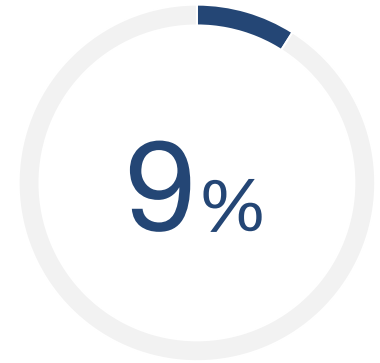

## Only 9% of Metamako customers claim use of a Network Packet Broker

9% of surveyed customers currently deploy data capture probes (Gigamon, cPacket, etc).

Source: TechValidate survey of 53 users of Metamako